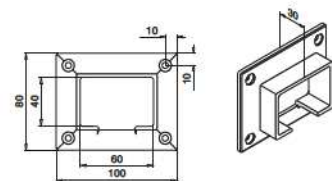

304			
INDOOR			
13.6505.640.12	60 x 40	Q-71 334	2

Mounting tool

Accessories			
	Q		
19.0710.640.35	Q-81	1	

Wood is a natural product. Colours can differ.