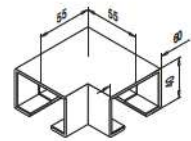

EASY GLASS® -
Connectors and end fittings, rectangular

MOD 6313