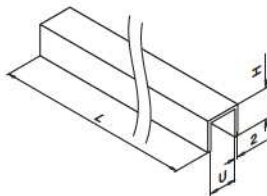

NEW

MOD 50

Accessories

	U	T	
19.5042.008.00	24	8 - 11	L = 5000 mm
19.5042.011.00	24	11,5 - 13,5	L = 5000 mm
19.5042.015.00	24	15	L = 5000 mm
19.5042.016.00	24	16 - 17,5	L = 5000 mm
19.5042.019.00	24	19	L = 5000 mm
19.5042.022.00	24	20 - 21,5	L = 5000 mm

U-profile

EASY GLASS® - U-profiles, rectangular

MOD 6945 / 6940

Aluminium

Stainless steel effect

OUTDOOR	U	T	H	
16.6945.013.18	13,25	12,76	15	L = 2500 mm
16.6940.013.18	13,25	12,76	15	L = 5000 mm
16.6945.018.18	18	16,76 - 17,52	20	L = 2500 mm
16.6940.018.18	18	16,76 - 17,52	20	L = 5000 mm
16.6945.022.18	22	21,52	20	L = 2500 mm
16.6940.022.18	22	21,52	20	L = 5000 mm