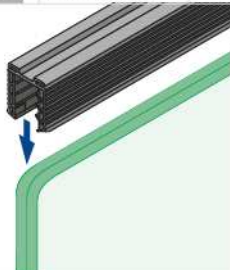

Q-INFO

MOD 6940.030