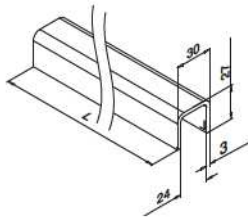

U-profile

SATIN

EASY GLASS® - U-profiles and rubber inlays, rectangular

MOD 6940

316

OUTDOOR

14.6940.030.12

L = 5000 mm

NEW

MOD 50

Accessories

	U	T	
19.5042.008.00	24	8 - 11	L = 5000 mm
19.5042.011.00	24	11,5 - 13,5	L = 5000 mm
19.5042.015.00	24	15	L = 5000 mm
19.5042.016.00	24	16 - 17,5	L = 5000 mm
19.5042.019.00	24	19	L = 5000 mm
19.5042.022.00	24	20 - 21,5	L = 5000 mm

U-profile

EASY GLASS® - U-profiles, rectangular

MOD 6945 / 6940

Aluminium

Stainless steel effect

OUTDOOR	U	T	H	
16.6945.013.18	13,25	12,76	15	L = 2500 mm
16.6940.013.18	13,25	12,76	15	L = 5000 mm
16.6945.018.18	18	16,76 - 17,52	20	L = 2500 mm
16.6940.018.18	18	16,76 - 17,52	20	L = 5000 mm
16.6945.022.18	22	21,52	20	L = 2500 mm
16.6940.022.18	22	21,52	20	L = 5000 mm