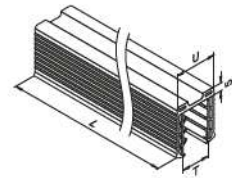

U-profile

SATIN

EASY GLASS® - U-profiles and rubber inlays, rectangular

MOD 6940

316

OUTDOOR

14.6940.030.12

L = 5000 mm

NEW

MOD 50

Accessories

	U	T	
19.5042.008.00	24	8 - 11	L = 5000 mm
19.5042.011.00	24	11,5 - 13,5	L = 5000 mm
19.5042.015.00	24	15	L = 5000 mm
19.5042.016.00	24	16 - 17,5	L = 5000 mm
19.5042.019.00	24	19	L = 5000 mm
19.5042.022.00	24	20 - 21,5	L = 5000 mm

U-profile

EASY GLASS® - U-profiles, rectangular

MOD 6945 / 6940

Aluminium

Stainless steel effect

OUTDOOR	U	T	H	
16.6945.013.18	13,25	12,76	15	L = 2500 mm
16.6940.013.18	13,25	12,76	15	L = 5000 mm
16.6945.018.18	18	16,76 - 17,52	20	L = 2500 mm
16.6940.018.18	18	16,76 - 17,52	20	L = 5000 mm
16.6945.022.18	22	21,52	20	L = 2500 mm
16.6940.022.18	22	21,52	20	L = 5000 mm