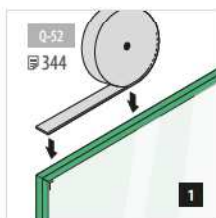

MOD 6945 / 6940

Aluminium

Stainless steel effect

OUTDOOR	U	T	H	
16.6945.013.18	13,25	12,76	15	L = 2500 mm
16.6940.013.18	13,25	12,76	15	L = 5000 mm
16.6945.018.18	18	16,76 - 17,52	20	L = 2500 mm
16.6940.018.18	18	16,76 - 17,52	20	L = 5000 mm
16.6945.022.18	22	21,52	20	L = 2500 mm
16.6940.022.18	22	21,52	20	L = 5000 mm

Q-INFO

MOD 6940.013/018/022