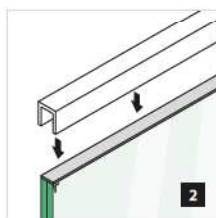

MOD 6945 / 6940

Aluminium

Stainless steel effect

OUTDOOR	U	T	H	
16.6945.013.18	13,25	12,76	15	L = 2500 mm
16.6940.013.18	13,25	12,76	15	L = 5000 mm
16.6945.018.18	18	16,76 - 17,52	20	L = 2500 mm
16.6940.018.18	18	16,76 - 17,52	20	L = 5000 mm
16.6945.022.18	22	21,52	20	L = 2500 mm
16.6940.022.18	22	21,52	20	L = 5000 mm

Q-INFO

MOD 6940.013/018/022