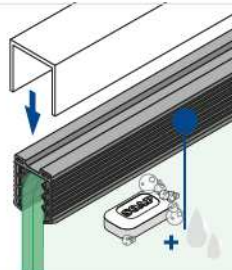

Q-INFO

MOD 6940.030