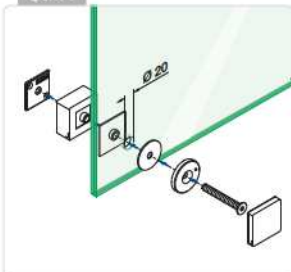

MOD 4747

316

OUTDOOR	L	L1	
14.4747.300.12	80	17	2

DESIGN product

International Design Model Protection

Q-INFO

Q-INFO

Q-INFO