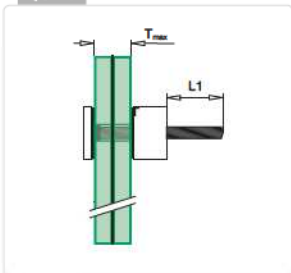

MOD 4747

316

OUTDOOR	L	L1	
14.4747.300.12	80	17	2

DESIGN product

International Design Model Protection

Q-INFO

Q-INFO

Q-INFO