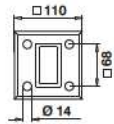

SQUARE LINE® 60x30 - Flanges for balusters