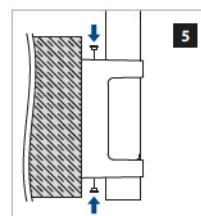

MOD 4558

Q-INFO