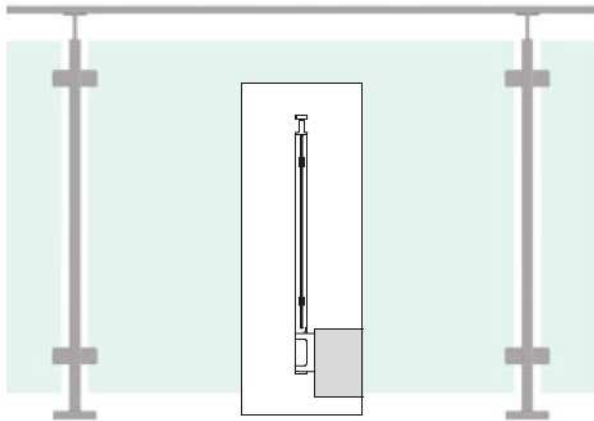

Q-INFO

294-295 Glass clamps - MOD 21