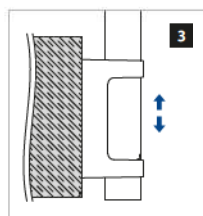

MOD 4558

Q-INFO