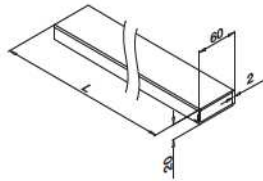

SQUARE LINE® 60x30 - Tubes

Q-TUBE