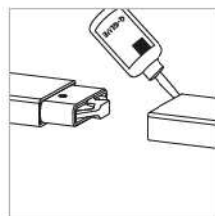

Q-21

Q-glue
50 ml

19.1331.000.00