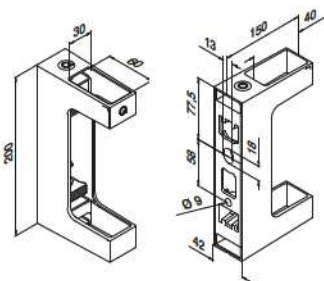

MOD 4512

316

OUTDOOR

14.4512.063.12

2

NEW

SQUARE LINE® 60x30 - Baluster brackets

Fascia mount