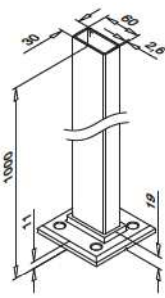

## SQUARE LINE® 60x30

This is the robust version of Square Line®. With a depth of 60 mm, its balusters have just that bit more body and can therefore withstand even more loads. Furthermore, the look of Square Line 60x30 offers something fresh and new within the Square range. For infill you can use vertical bars, glass with glass clamps or our Spider glass adapters.

GOEDKEURING  
VOLGENS BB2012  
EUROCODES  
1990-1999-2011  
**NEN 2608**

**STATISCHE  
BERECHNUNG**  
GEMÄß TRAV

Posts

SATIN

SQUARE LINE® 60x30 - Baluster posts

Top mount

MOD 4901

316