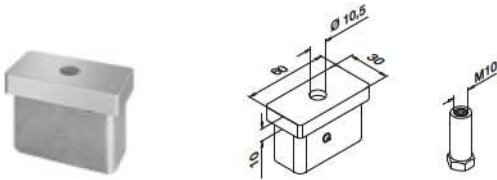

SQUARE LINE® 60x30 - Handrail adapters