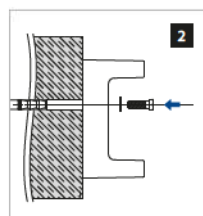

MOD 4558

Q-INFO