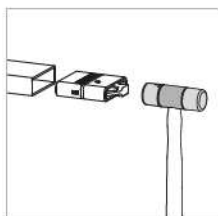

SQUARE LINE® 60x20 - Connectors

0 - 70°

MOD 4312

316

OUTDOOR

14.4312.262.12

60 x 20 x 2,0

2

NEW

MOD 5792 - EASY HIT®

316

OUTDOOR

14.5792.262.00

for 60 x 20 x 2,0

2

NEW

MOD 4320

316

OUTDOOR

14.4320.262.12

60 x 20 x 2,0

2

NEW

SQUARE LINE® 60x20 - End caps

MOD 5727 - EASY HIT®

316

OUTDOOR

14.5727.262.12

60 x 20 x 2,0

2

NEW

Q-INFO

MOD 5727

Q-INFO

MOD 5792

Q-21

Q-glue
50 ml

19.1331.000.00

Q-INFO

Q-22

Q-ultra-clean
500 ml
19.0610.000.00