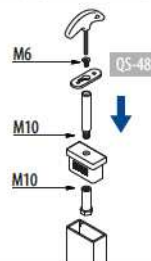

Q-INFO

MOD 4725