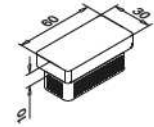

SQUARE LINE® 60x30 - End caps