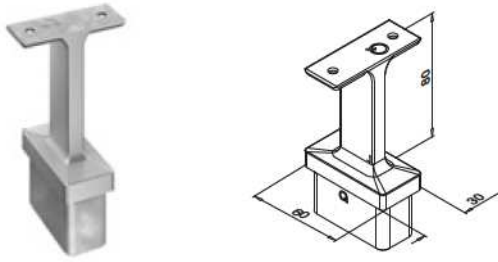

SQUARE LINE® 60x30 - Handrail brackets

Tube - flat