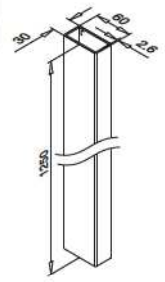

MOD 4901

316

OUTDOOR

14.4901.063.12 60 x 30 x 2,6 QS-559 340 1

Infloor

Fascia mount