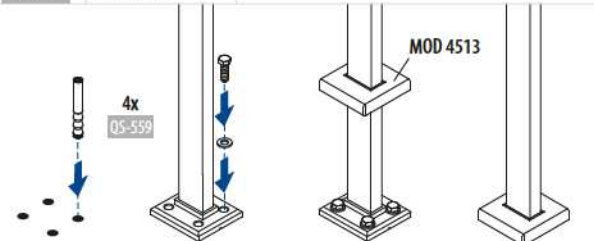

Posts

SATIN

SQUARE LINE® 60x30 - Baluster posts

Top mount

MOD 4901

316

OUTDOOR

14.4901.063.12 60 x 30 x 2,6 QS-559 340 1

Infloor

Fascia mount

MOD 4902

316

OUTDOOR

14.4902.063.12 60 x 30 x 2,6 1

Posts

SATIN

SQUARE LINE® 60x30 - Flanges for balusters

MOD 3503

316

OUTDOOR

14.3503.063.00 110 QS-559 340 2

Posts

SATIN

SQUARE LINE® 60x30 - End caps

MOD 5728 - EASY HIT®

316

OUTDOOR

14.5728.063.12 60 x 30 x 2,6 2

Posts

SATIN

SQUARE LINE® 60x30 - Tubes

MOD 4900

316

OUTDOOR

14.4900.063.12 60 x 30 x 2,6 L = 5000 mm

Q-TUBE

Q-INFO

Q-23
Q-cleaner
300 ml
19.0601.000.00

Q-INFO

Q-22
Q-ultra-clean
500 ml
19.0610.000.00

Q-INFO

MOD 4901