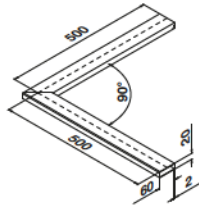

## MOD 5792 - EASY HIT®

316

OUTDOOR

14.5792.262.00

for 60 x 20 x 2,0

2

NEW