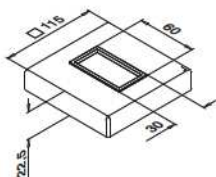

Top mount

MOD 4513

316

OUTDOOR

14.4513.063.12

2

NEW