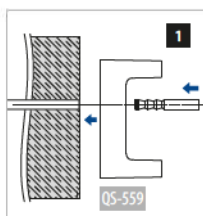

Q-INFO

MOD 4901

MOD 4558

Q-INFO