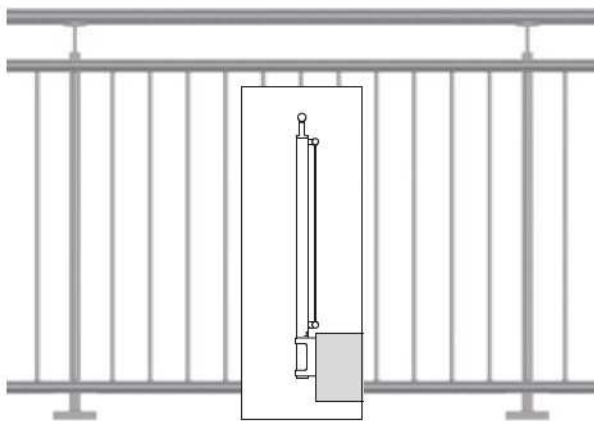

## SQUARE LINE® 60x30

This is the robust version of Square Line®. With a depth of 60 mm, its balusters have just that bit more body and can therefore withstand even more loads. Furthermore, the look of Square Line 60x30 offers something fresh and new within the Square range. For infill you can use vertical bars, glass with glass clamps or our Spider glass adapters.

## Q-INFO

294-295 Glass clamps - MOD 21

314 Glass clamps - MOD 29

317 Glass holders - MOD 55

322 Glass adapters - Spider MOD 4752

129-130 Picket rail / vertical bar filling

Combine Square Line 60x30 with our other well known infills and products.