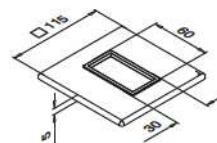

MOD 4512

316

OUTDOOR

14.4512.063.12

2

NEW

SQUARE LINE® 60x30 - Baluster brackets

Fascia mount