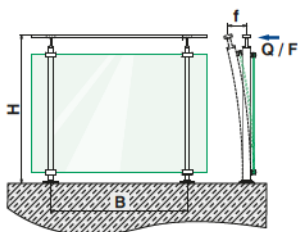

Square Line® 60x30 (Static calculation)