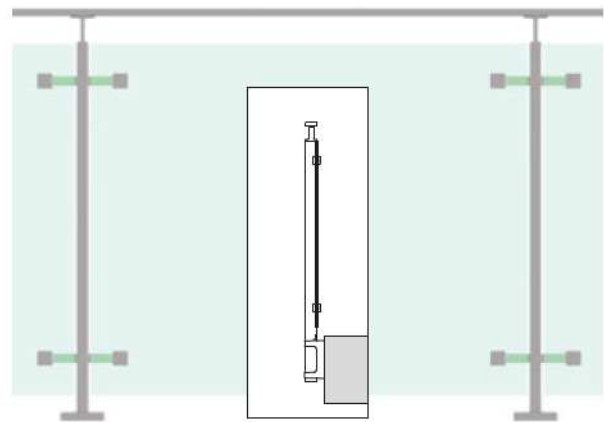

## Q-INFO

294-295 Glass clamps - MOD 21

314 Glass clamps - MOD 29

317 Glass holders - MOD 55

322 Glass adapters - Spider MOD 4752

129-130 Picket rail / vertical bar filling

Combine Square Line 60x30 with our other well known infills and products.