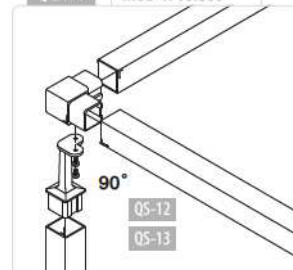

Q-INFO

MOD 4710.800