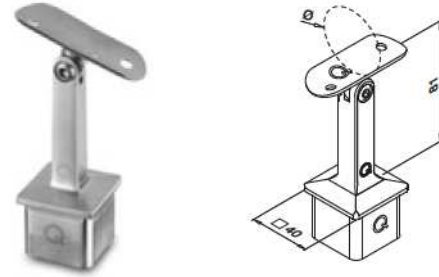

SQUARE LINE® 40x40 - Handrail brackets, adjustable

Tube - flat

MOD 4718 - □ 40 x 40 mm

304

INDOOR		
13.4718.000.12	QS-12 335	2

316

OUTDOOR		
14.4718.000.12	QS-13 335	2

Tube - tube