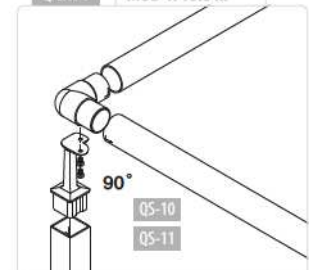

SQUARE LINE® 40x40 - Handrail brackets, adjustable

Tube - flat

MOD 4718 - □ 40 x 40 mm

304

INDOOR		
13.4718.000.12	QS-12 335	2

316

OUTDOOR		
14.4718.000.12	QS-13 335	2

Tube - tube