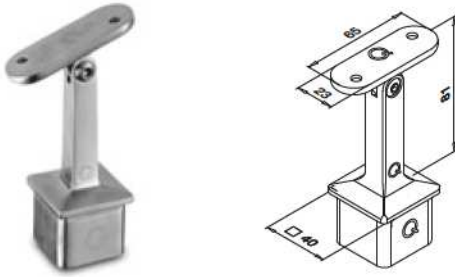

SQUARE LINE® 40x40 - Handrail brackets, adjustable

Tube - flat

MOD 4718 - □ 40 x 40 mm

304

INDOOR		
13.4718.000.12	QS-12 335	2

316

OUTDOOR		
14.4718.000.12	QS-13 335	2

Tube - tube