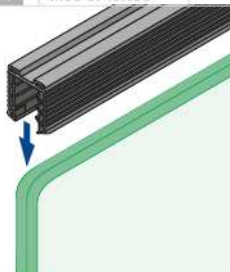

Q-INFO

MOD 6940.030