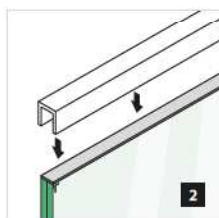

MOD 6945 / 6940

Aluminium

Stainless steel effect

OUTDOOR	U	T	H	
16.6945.013.18	13,25	12,76	15	L = 2500 mm
16.6940.013.18	13,25	12,76	15	L = 5000 mm
16.6945.018.18	18	16,76 - 17,52	20	L = 2500 mm
16.6940.018.18	18	16,76 - 17,52	20	L = 5000 mm
16.6945.022.18	22	21,52	20	L = 2500 mm
16.6940.022.18	22	21,52	20	L = 5000 mm

Q-INFO

MOD 6940.013/018/022