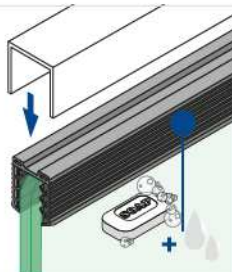

Q-INFO

MOD 6940.030