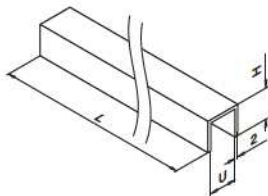

NEW

MOD 50

Accessories

	U	T	
19.5042.008.00	24	8 - 11	L = 5000 mm
19.5042.011.00	24	11,5 - 13,5	L = 5000 mm
19.5042.015.00	24	15	L = 5000 mm
19.5042.016.00	24	16 - 17,5	L = 5000 mm
19.5042.019.00	24	19	L = 5000 mm
19.5042.022.00	24	20 - 21,5	L = 5000 mm

U-profile

EASY GLASS® - U-profiles, rectangular

MOD 6945 / 6940

Aluminium

Stainless steel effect

OUTDOOR	U	T	H	
16.6945.013.18	13,25	12,76	15	L = 2500 mm
16.6940.013.18	13,25	12,76	15	L = 5000 mm
16.6945.018.18	18	16,76 - 17,52	20	L = 2500 mm
16.6940.018.18	18	16,76 - 17,52	20	L = 5000 mm
16.6945.022.18	22	21,52	20	L = 2500 mm
16.6940.022.18	22	21,52	20	L = 5000 mm