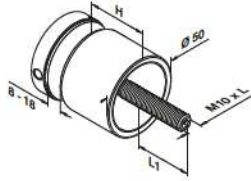

Flat - glass

MOD 0747

304				
INDOOR	H	L	L1	
13.0747.000.12	10	50	10	2
13.0747.300.12	30	80	20	2
13.0747.400.12	40	80	10	2
13.0747.500.12	50	90	10	2

316				
OUTDOOR	H	L	L1	
14.0747.000.12	10	50	10	2
14.0747.300.12	30	80	20	2
14.0747.400.12	40	80	10	2
14.0747.500.12	50	90	10	2

Zinc	Raw			
INDOOR	H	L	L1	
10.0747.000.00	10	50	10	2
Zinc	Stainless steel effect			
OUTDOOR	H	L	L1	
10.0747.000.20	10	50	10	2

Flat - glass

MOD 0748

316				
OUTDOOR				
14.0748.350.12		2		

Flat - glass

MOD 0749