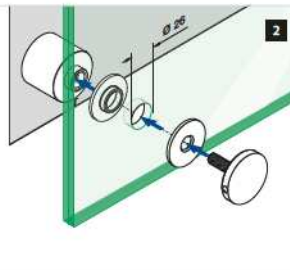

Flat - glass

MOD 0747

304				
INDOOR	H	L	L1	
13.0747.000.12	10	50	10	2
13.0747.300.12	30	80	20	2
13.0747.400.12	40	80	10	2
13.0747.500.12	50	90	10	2

316				
OUTDOOR	H	L	L1	
14.0747.000.12	10	50	10	2
14.0747.300.12	30	80	20	2
14.0747.400.12	40	80	10	2
14.0747.500.12	50	90	10	2

Zinc	Raw			
INDOOR	H	L	L1	
10.0747.000.00	10	50	10	2
Zinc	Stainless steel effect			
OUTDOOR	H	L	L1	
10.0747.000.20	10	50	10	2

Flat - glass

MOD 0748

316				
OUTDOOR				
14.0748.350.12		2		

Flat - glass

MOD 0749

304						
INDOOR	H	T				
13.0749.300.12	30	8 - 18		QS-521	339 / QS-532	335 2
13.0749.400.12	40	8 - 21,52		QS-521	339 / QS-532	335 2
13.0749.500.12	50	8 - 21,52		QS-521	339 / QS-532	335 2

316						
OUTDOOR	H	T				
14.0749.300.12	30	8 - 18		QS-520	339 / QS-533	335 2
14.0749.400.12	40	8 - 21,52		QS-520	339 / QS-533	335 2
14.0749.500.12	50	8 - 21,52		QS-520	339 / QS-533	335 2

Infills

SATIN

Glass connectors

Glass - glass

MOD 0742

304				
INDOOR				
13.0742.050.12		2		
316				
OUTDOOR				
14.0742.050.12		2		

Q-INFO

MOD 0747

Q-INFO

MOD 0747

Q-INFO

MOD 0748.350

Q-INFO

MOD 0742

Q-INFO

MOD 0749

Q-21
Q-glue
50 ml
19.1331.000.00