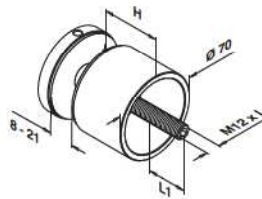

Flat - glass

MOD 0745

304				
INDOOR	H	L	L1	
13.0745.000.12	10	70	27	2
316				
OUTDOOR	H	L	L1	
14.0745.000.12	10	70	27	2

Flat - glass

MOD 0748

304				
INDOOR	H	L	L1	
13.0748.300.12	30	90	28	2
13.0748.400.12	40	100	28	2
13.0748.500.12	50	110	28	2
316				
OUTDOOR	H	L	L1	
14.0748.300.12	30	90	28	2
14.0748.400.12	40	100	28	2
14.0748.500.12	50	110	28	2