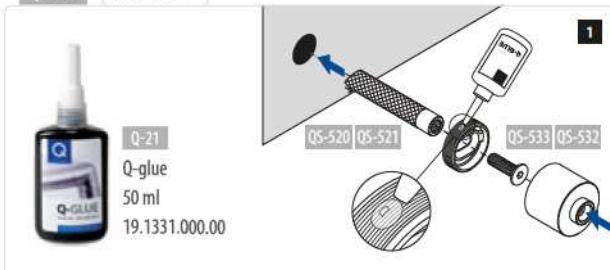

Q-21
Q-glue
50 ml
19.1331.000.00

Flat - glass

MOD 0745

304				
INDOOR	H	L	L1	
13.0745.300.12	30	90	27	2
13.0745.400.12	40	100	27	2
13.0745.500.12	50	110	27	2
316				
OUTDOOR	H	L	L1	
14.0745.300.12	30	90	27	2
14.0745.400.12	40	100	27	2
14.0745.500.12	50	110	27	2