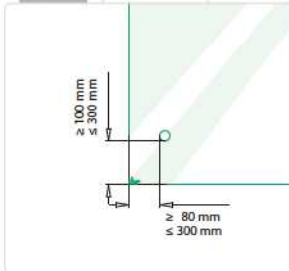

MOD 0742

304				
INDOOR				
13.0742.050.12		2		
316				
OUTDOOR				
14.0742.050.12		2		

Q-INFO

MOD 0747