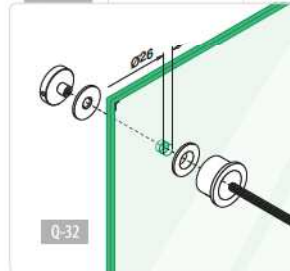

Q-INFO

MOD 0748.350