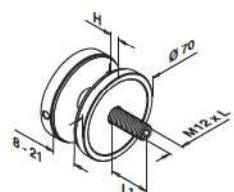

MOD 0748

304				
INDOOR	H	L	L1	
13.0748.300.12	30	90	28	2
13.0748.400.12	40	100	28	2
13.0748.500.12	50	110	28	2
316				
OUTDOOR	H	L	L1	
14.0748.300.12	30	90	28	2
14.0748.400.12	40	100	28	2
14.0748.500.12	50	110	28	2

Flat - glass