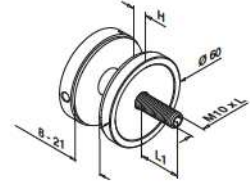

Q-21
Q-glue
50 ml
19.1331.000.00

Flat - glass

MOD 0745

304				
INDOOR	H	L	L1	
13.0745.300.12	30	90	27	2
13.0745.400.12	40	100	27	2
13.0745.500.12	50	110	27	2
316				
OUTDOOR	H	L	L1	
14.0745.300.12	30	90	27	2
14.0745.400.12	40	100	27	2
14.0745.500.12	50	110	27	2

Flat - glass

MOD 0745

304				
INDOOR	H	L	L1	
13.0745.000.12	10	70	27	2
316				
OUTDOOR	H	L	L1	
14.0745.000.12	10	70	27	2

Flat - glass

MOD 0748

304				
INDOOR	H	L	L1	
13.0748.300.12	30	90	28	2
13.0748.400.12	40	100	28	2
13.0748.500.12	50	110	28	2
316				
OUTDOOR	H	L	L1	
14.0748.300.12	30	90	28	2
14.0748.400.12	40	100	28	2
14.0748.500.12	50	110	28	2