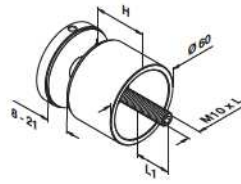

Flat - glass