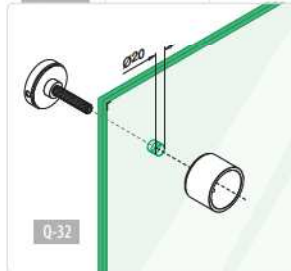

Q-INFO

MOD 0747