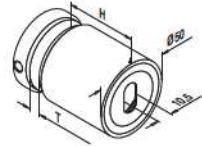

Zinc	Raw			
INDOOR	H	L	L1	
10.0747.000.00	10	50	10	2
Zinc	Stainless steel effect			
OUTDOOR	H	L	L1	
10.0747.000.20	10	50	10	2

Flat - glass

MOD 0748

316				
OUTDOOR				
14.0748.350.12		2		

Flat - glass

MOD 0749