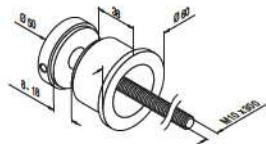

Flat - glass

MOD 0747

304				
INDOOR	H	L	L1	
13.0747.000.12	10	50	10	2
13.0747.300.12	30	80	20	2
13.0747.400.12	40	80	10	2
13.0747.500.12	50	90	10	2

316				
OUTDOOR	H	L	L1	
14.0747.000.12	10	50	10	2
14.0747.300.12	30	80	20	2
14.0747.400.12	40	80	10	2
14.0747.500.12	50	90	10	2

Zinc	Raw			
INDOOR	H	L	L1	
10.0747.000.00	10	50	10	2
Zinc	Stainless steel effect			
OUTDOOR	H	L	L1	
10.0747.000.20	10	50	10	2

Flat - glass

MOD 0748

316				
OUTDOOR				
14.0748.350.12		2		

Flat - glass

MOD 0749