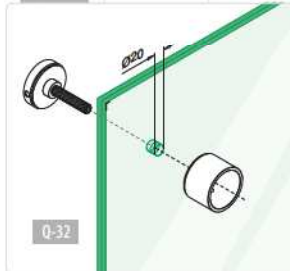

Q-INFO

MOD 0747