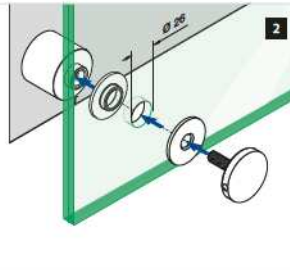

Flat - glass

MOD 0747

304				
INDOOR	H	L	L1	
13.0747.000.12	10	50	10	2
13.0747.300.12	30	80	20	2
13.0747.400.12	40	80	10	2
13.0747.500.12	50	90	10	2

316				
OUTDOOR	H	L	L1	
14.0747.000.12	10	50	10	2
14.0747.300.12	30	80	20	2
14.0747.400.12	40	80	10	2
14.0747.500.12	50	90	10	2

Zinc	Raw			
INDOOR	H	L	L1	
10.0747.000.00	10	50	10	2
Zinc	Stainless steel effect			
OUTDOOR	H	L	L1	
10.0747.000.20	10	50	10	2

Flat - glass

MOD 0748

316				
OUTDOOR				
14.0748.350.12				2

Flat - glass

MOD 0749

304						
INDOOR	H	T				
13.0749.300.12	30	8 - 18	QS-521	339 / QS-532	335	2
13.0749.400.12	40	8 - 21,52	QS-521	339 / QS-532	335	2
13.0749.500.12	50	8 - 21,52	QS-521	339 / QS-532	335	2

316						
OUTDOOR	H	T				
14.0749.300.12	30	8 - 18	QS-520	339 / QS-533	335	2
14.0749.400.12	40	8 - 21,52	QS-520	339 / QS-533	335	2
14.0749.500.12	50	8 - 21,52	QS-520	339 / QS-533	335	2

Infills

SATIN

Glass connectors

Glass - glass

MOD 0742

304		
INDOOR		
13.0742.050.12		2
316		
OUTDOOR		
14.0742.050.12		2

Q-INFO

MOD 0747

Q-INFO

MOD 0747

Q-INFO

MOD 0748.350

Q-INFO

MOD 0742

Q-INFO

MOD 0749

Q-21
Q-glue
50 ml
19.1331.000.00