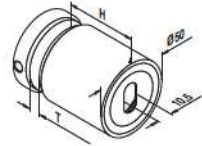

Zinc	Raw			
INDOOR	H	L	L1	
10.0747.000.00	10	50	10	2
Zinc	Stainless steel effect			
OUTDOOR	H	L	L1	
10.0747.000.20	10	50	10	2

Flat - glass

**MOD 0748**

316				
OUTDOOR				
14.0748.350.12				2

Flat - glass