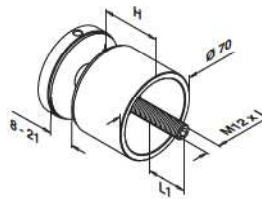

Flat - glass

**MOD 0745**

304				
INDOOR	H	L	L1	
13.0745.000.12	10	70	27	2
316				
OUTDOOR	H	L	L1	
14.0745.000.12	10	70	27	2

Flat - glass

**MOD 0748**

304				
INDOOR	H	L	L1	
13.0748.300.12	30	90	28	2
13.0748.400.12	40	100	28	2
13.0748.500.12	50	110	28	2
316				
OUTDOOR	H	L	L1	
14.0748.300.12	30	90	28	2
14.0748.400.12	40	100	28	2
14.0748.500.12	50	110	28	2

Flat - glass

**MOD 0748**

304				
INDOOR	H	L	L1	
13.0748.000.12	10	70	28	2
316				
OUTDOOR	H	L	L1	
14.0748.000.12	10	70	28	2

Q-INFO MOD 0748.x00

Q-INFO 0745.000

Q-33

Q-INFO 0745.x00

Q-33