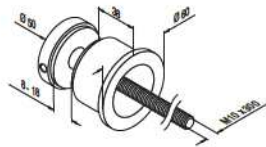

Flat - glass

**MOD 0747**

304				
INDOOR	H	L	L1	
13.0747.000.12	10	50	10	2
13.0747.300.12	30	80	20	2
13.0747.400.12	40	80	10	2
13.0747.500.12	50	90	10	2

316				
OUTDOOR	H	L	L1	
14.0747.000.12	10	50	10	2
14.0747.300.12	30	80	20	2
14.0747.400.12	40	80	10	2
14.0747.500.12	50	90	10	2

Zinc	Raw			
INDOOR	H	L	L1	
10.0747.000.00	10	50	10	2
Zinc	Stainless steel effect			
OUTDOOR	H	L	L1	
10.0747.000.20	10	50	10	2

Flat - glass

**MOD 0748**

316				
OUTDOOR				
14.0748.350.12				2

Flat - glass