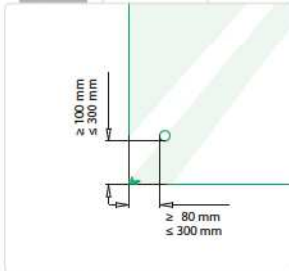

MOD 0742

304		
INDOOR		
13.0742.050.12		2
316		
OUTDOOR		
14.0742.050.12		2

Q-INFO

MOD 0747