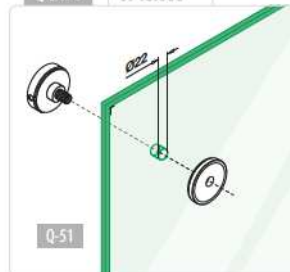

Q-33

Q-INFO 0748.000