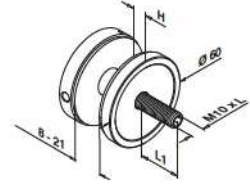

Q-21  
Q-glue  
50 ml  
19.1331.000.00

Flat - glass

**MOD 0745**

304				
INDOOR	H	L	L1	
13.0745.300.12	30	90	27	2
13.0745.400.12	40	100	27	2
13.0745.500.12	50	110	27	2
316				
OUTDOOR	H	L	L1	
14.0745.300.12	30	90	27	2
14.0745.400.12	40	100	27	2
14.0745.500.12	50	110	27	2

Flat - glass

**MOD 0745**

304				
INDOOR	H	L	L1	
13.0745.000.12	10	70	27	2
316				
OUTDOOR	H	L	L1	
14.0745.000.12	10	70	27	2

Flat - glass

**MOD 0748**

304				
INDOOR	H	L	L1	
13.0748.300.12	30	90	28	2
13.0748.400.12	40	100	28	2
13.0748.500.12	50	110	28	2
316				
OUTDOOR	H	L	L1	
14.0748.300.12	30	90	28	2
14.0748.400.12	40	100	28	2
14.0748.500.12	50	110	28	2