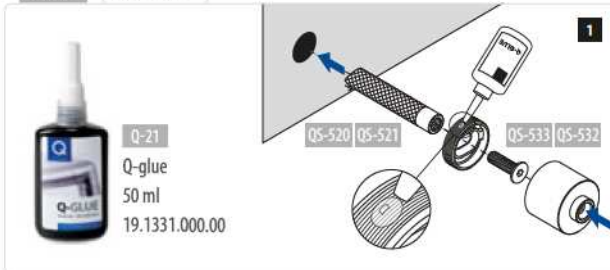

Q-21  
Q-glue  
50 ml  
19.1331.000.00

Flat - glass

**MOD 0745**

304				
INDOOR	H	L	L1	
13.0745.300.12	30	90	27	2
13.0745.400.12	40	100	27	2
13.0745.500.12	50	110	27	2
316				
OUTDOOR	H	L	L1	
14.0745.300.12	30	90	27	2
14.0745.400.12	40	100	27	2
14.0745.500.12	50	110	27	2