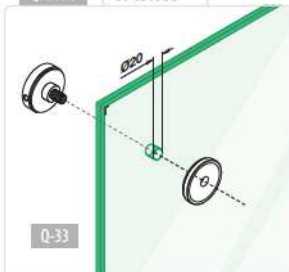

Flat - glass

**MOD 0745**

304				
INDOOR	H	L	L1	
13.0745.000.12	10	70	27	2
316				
OUTDOOR	H	L	L1	
14.0745.000.12	10	70	27	2

Flat - glass

**MOD 0748**

304				
INDOOR	H	L	L1	
13.0748.300.12	30	90	28	2
13.0748.400.12	40	100	28	2
13.0748.500.12	50	110	28	2
316				
OUTDOOR	H	L	L1	
14.0748.300.12	30	90	28	2
14.0748.400.12	40	100	28	2
14.0748.500.12	50	110	28	2

Flat - glass

**MOD 0748**

304				
INDOOR	H	L	L1	
13.0748.000.12	10	70	28	2
316				
OUTDOOR	H	L	L1	
14.0748.000.12	10	70	28	2

Q-INFO MOD 0748.x00

Q-INFO 0745.000

Q-33

Q-INFO 0745.x00

Q-33