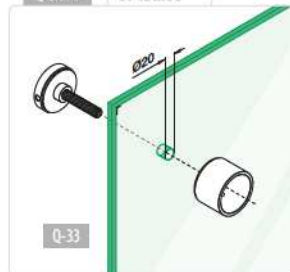

Flat - glass

**MOD 0745**

304				
INDOOR	H	L	L1	
13.0745.000.12	10	70	27	2
316				
OUTDOOR	H	L	L1	
14.0745.000.12	10	70	27	2

Flat - glass

**MOD 0748**

304				
INDOOR	H	L	L1	
13.0748.300.12	30	90	28	2
13.0748.400.12	40	100	28	2
13.0748.500.12	50	110	28	2
316				
OUTDOOR	H	L	L1	
14.0748.300.12	30	90	28	2
14.0748.400.12	40	100	28	2
14.0748.500.12	50	110	28	2

Flat - glass

**MOD 0748**

304				
INDOOR	H	L	L1	
13.0748.000.12	10	70	28	2
316				
OUTDOOR	H	L	L1	
14.0748.000.12	10	70	28	2

Q-INFO MOD 0748.x00

Q-INFO 0745.000

Q-33

Q-INFO 0745.x00

Q-33