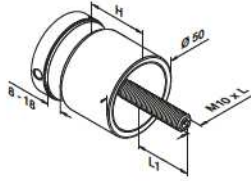

Flat - glass

**MOD 0747**

304				
INDOOR	H	L	L1	
13.0747.000.12	10	50	10	2
13.0747.300.12	30	80	20	2
13.0747.400.12	40	80	10	2
13.0747.500.12	50	90	10	2

316				
OUTDOOR	H	L	L1	
14.0747.000.12	10	50	10	2
14.0747.300.12	30	80	20	2
14.0747.400.12	40	80	10	2
14.0747.500.12	50	90	10	2

Zinc	Raw			
INDOOR	H	L	L1	
10.0747.000.00	10	50	10	2
Zinc	Stainless steel effect			
OUTDOOR	H	L	L1	
10.0747.000.20	10	50	10	2

Flat - glass

**MOD 0748**

316				
OUTDOOR				
14.0748.350.12				2

Flat - glass