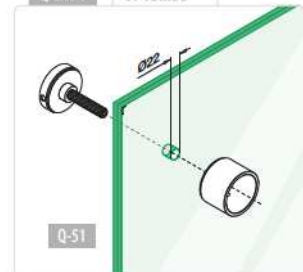

Q-51

Q-INFO 0748.x00