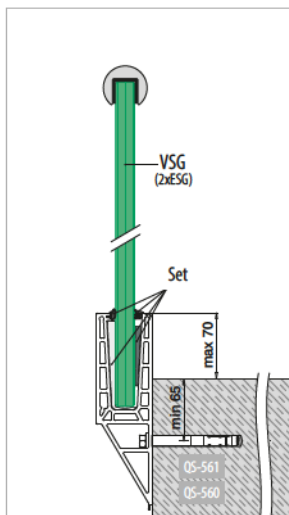

EASY GLASS® PRO - Rubber set

No adjustment of the glass (fixed mounting)

MOD 6901

Accessories

	T	
19.6901.012.00	12	L = 2500 mm
19.6901.013.00	12,76 (6 - 0,76 - 6)	L = 2500 mm
19.6901.014.00	13,52 (6 - 1,52 - 6)	L = 2500 mm
19.6901.015.00	15	L = 2500 mm
19.6901.017.00	16,76 (8 - 0,76 - 8)	L = 2500 mm
19.6901.018.00	17,52 (8 - 1,52 - 8)	L = 2500 mm
19.6901.019.00	19	L = 2500 mm
19.6901.021.00	20,76 (10 - 0,76 - 10)	L = 2500 mm
19.6901.022.00	21,52 (10 - 1,52 - 10)	L = 2500 mm

19.6901.912.00	12	L = 5000 mm
19.6901.913.00	12,76 (6 - 0,76 - 6)	L = 5000 mm
19.6901.914.00	13,52 (6 - 1,52 - 6)	L = 5000 mm
19.6901.915.00	15	L = 5000 mm
19.6901.917.00	16,76 (8 - 0,76 - 8)	L = 5000 mm
19.6901.918.00	17,52 (8 - 1,52 - 8)	L = 5000 mm
19.6901.919.00	19	L = 5000 mm
19.6901.921.00	20,76 (10 - 0,76 - 10)	L = 5000 mm
19.6901.922.00	21,52 (10 - 1,52 - 10)	L = 5000 mm

19.6901.512.00	12	L = 25 m
19.6901.513.00	12,76 (6 - 0,76 - 6)	L = 25 m
19.6901.514.00	13,52 (6 - 1,52 - 6)	L = 25 m
19.6901.515.00	15	L = 25 m
19.6901.517.00	16,76 (8 - 0,76 - 8)	L = 25 m
19.6901.518.00	17,52 (8 - 1,52 - 8)	L = 25 m
19.6901.519.00	19	L = 25 m
19.6901.521.00	20,76 (10 - 0,76 - 10)	L = 25 m
19.6901.522.00	21,52 (10 - 1,52 - 10)	L = 25 m

NEW

International Design Model Protection

Q-INFO