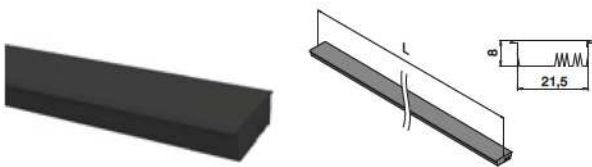

EASY GLASS® PRO - Cover / intermediate rubber