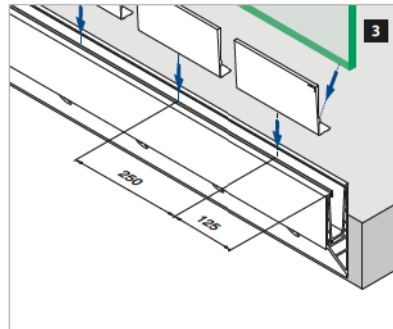

EASY GLASS® PRO Y - Base shoe, fascia mount

Q-INFO MOD 6916