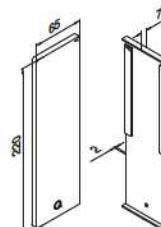

Aluminium	Stainless steel effect	
OUTDOOR		
16.6734.016.18		1

Use with and without cladding

Right