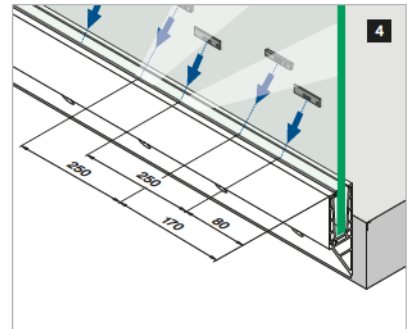

EASY GLASS® PRO Y - Base shoe, fascia mount

Q-INFO MOD 6916