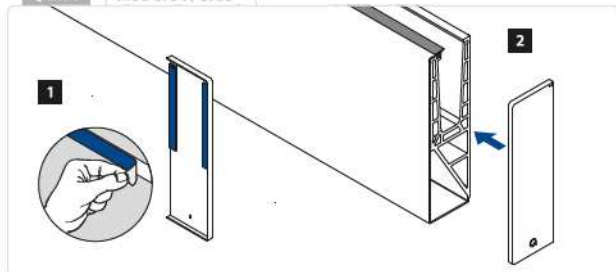

Q-INFO MOD 6734 / 6735