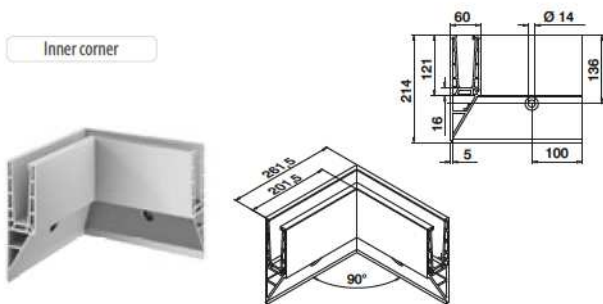

Q-INFO MOD 6901

Q-INFO MOD 6920

Q-INFO MOD 6920

EASY GLASS® PRO Y - Connectors, fascia mount

Inner corner

MOD 6315

Aluminium	Stainless steel effect	
OUTDOOR		
16.6315.016.18	QS-560 342 / QS-561 342	1

Outer corner