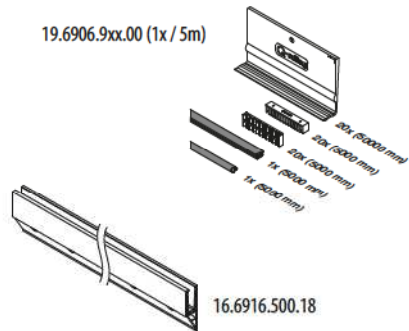

EASY GLASS® PRO Y - Base shoe, fascia mount

Q-INFO MOD 6916