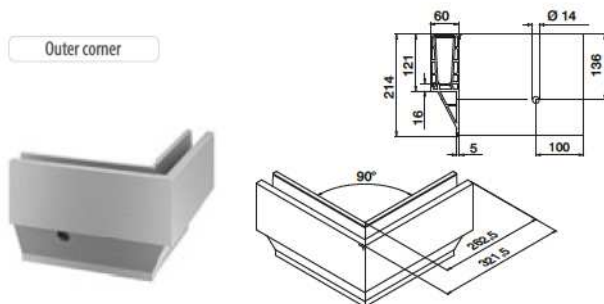

Q-INFO MOD 6901

Q-INFO MOD 6920

Q-INFO MOD 6920

EASY GLASS® PRO Y - Connectors, fascia mount

Inner corner

MOD 6315

Aluminium	Stainless steel effect	
OUTDOOR		
16.6315.016.18	QS-560 342 / QS-561 342	1

Outer corner