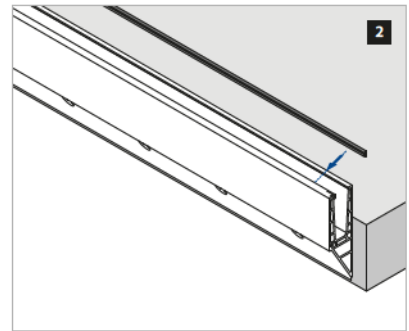

EASY GLASS® PRO Y - Base shoe, fascia mount

Q-INFO MOD 6916