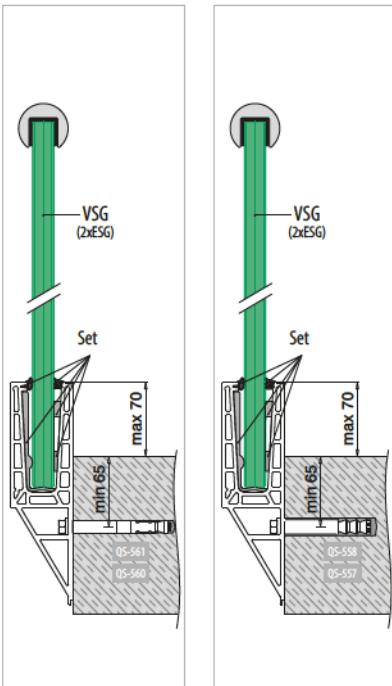

EASY GLASS® PRO Y - Base shoe, fascia mount

Q-INFO MOD 6916