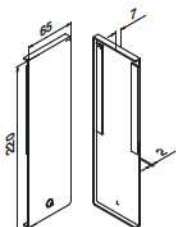

MOD 6316

Aluminium	Stainless steel effect	
OUTDOOR		
16.6316.016.18	QS-560 342 / QS-561 342	1

EASY GLASS® PRO Y - End fittings, fascia mount

Use with and without cladding

Left

MOD 6734

Aluminium	Stainless steel effect	
OUTDOOR		
16.6734.016.18		1