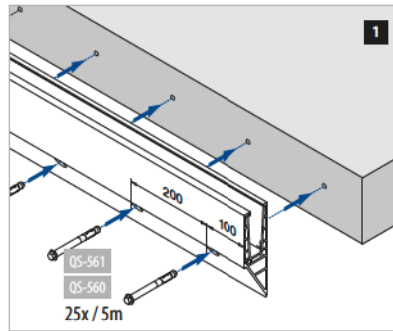

EASY GLASS® PRO Y - Base shoe, fascia mount

Q-INFO MOD 6916