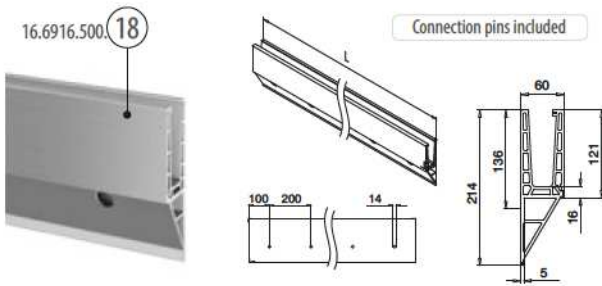

Railing bases

EASY GLASS® PRO Y - Base shoe, fascia mount

MOD 6916

Aluminium	Stainless steel effect
OUTDOOR	
16.6916.500.18	QS-560 342 / QS-561 342 L = 5000 mm

International Design Model Protection

Railing bases

EASY GLASS® PRO - Connection pins

MOD 3005

316	
OUTDOOR	
14.3005.000.00	6

Railing bases

EASY GLASS® PRO - Rubber set

For adjustment of the glass

MOD 6906

Accessories		
	T	
19.6906.012.00	12	L = 2500 mm
19.6906.013.00	12,76 (6 - 0,76 - 6)	L = 2500 mm
19.6906.014.00	13,52 (6 - 1,52 - 6)	L = 2500 mm
19.6906.015.00	15	L = 2500 mm
19.6906.017.00	16,76 (8 - 0,76 - 8)	L = 2500 mm
19.6906.018.00	17,52 (8 - 1,52 - 8)	L = 2500 mm
19.6906.019.00	19	L = 2500 mm
19.6906.021.00	20,76 (10 - 0,76 - 10)	L = 2500 mm
19.6906.022.00	21,52 (10 - 1,52 - 10)	L = 2500 mm
19.6906.912.00	12	L = 5000 mm
19.6906.913.00	12,76 (6 - 0,76 - 6)	L = 5000 mm
19.6906.914.00	13,52 (6 - 1,52 - 6)	L = 5000 mm
19.6906.915.00	15	L = 5000 mm
19.6906.917.00	16,76 (8 - 0,76 - 8)	L = 5000 mm
19.6906.918.00	17,52 (8 - 1,52 - 8)	L = 5000 mm
19.6906.919.00	19	L = 5000 mm
19.6906.921.00	20,76 (10 - 0,76 - 10)	L = 5000 mm
19.6906.922.00	21,52 (10 - 1,52 - 10)	L = 5000 mm
19.6906.512.00	12	L = 25 m
19.6906.513.00	12,76 (6 - 0,76 - 6)	L = 25 m
19.6906.514.00	13,52 (6 - 1,52 - 6)	L = 25 m
19.6906.515.00	15	L = 25 m
19.6906.517.00	16,76 (8 - 0,76 - 8)	L = 25 m
19.6906.518.00	17,52 (8 - 1,52 - 8)	L = 25 m
19.6906.519.00	19	L = 25 m
19.6906.521.00	20,76 (10 - 0,76 - 10)	L = 25 m
19.6906.522.00	21,52 (10 - 1,52 - 10)	L = 25 m