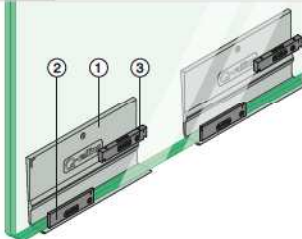

EASY GLASS® PRO Y - Base shoe, fascia mount

Q-INFO MOD 6916

VSG (2x ESG): Laminated glass from toughened glass
ESG : Toughened glass

Please note for specifications such as mounting and glass dimension measurements, see the respective certificates.

For more information, please visit our website: www.q-railing.com

Q-INFO

Q-INFO

Please see pages 22-25 to choose the anchor you need regarding your construction situation.