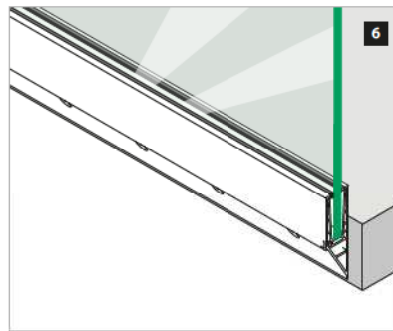

EASY GLASS® PRO Y - Base shoe, fascia mount

Q-INFO MOD 6916