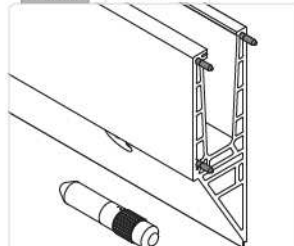

Railing bases

EASY GLASS® PRO Y - Base shoe, fascia mount

MOD 6916

Aluminium	Stainless steel effect
OUTDOOR	
16.6916.500.18	QS-560 | 342 / QS-561 | 342 L = 5000 mm

International Design Model Protection

Railing bases

EASY GLASS® PRO - Connection pins

MOD 3005

316	
OUTDOOR	
14.3005.000.00	6

Railing bases

EASY GLASS® PRO - Rubber set

For adjustment of the glass

MOD 6906

Accessories		
	T	
19.6906.012.00	12	L = 2500 mm
19.6906.013.00	12,76 (6 - 0,76 - 6)	L = 2500 mm
19.6906.014.00	13,52 (6 - 1,52 - 6)	L = 2500 mm
19.6906.015.00	15	L = 2500 mm
19.6906.017.00	16,76 (8 - 0,76 - 8)	L = 2500 mm
19.6906.018.00	17,52 (8 - 1,52 - 8)	L = 2500 mm
19.6906.019.00	19	L = 2500 mm
19.6906.021.00	20,76 (10 - 0,76 - 10)	L = 2500 mm
19.6906.022.00	21,52 (10 - 1,52 - 10)	L = 2500 mm
19.6906.912.00	12	L = 5000 mm
19.6906.913.00	12,76 (6 - 0,76 - 6)	L = 5000 mm
19.6906.914.00	13,52 (6 - 1,52 - 6)	L = 5000 mm
19.6906.915.00	15	L = 5000 mm
19.6906.917.00	16,76 (8 - 0,76 - 8)	L = 5000 mm
19.6906.918.00	17,52 (8 - 1,52 - 8)	L = 5000 mm
19.6906.919.00	19	L = 5000 mm
19.6906.921.00	20,76 (10 - 0,76 - 10)	L = 5000 mm
19.6906.922.00	21,52 (10 - 1,52 - 10)	L = 5000 mm
19.6906.512.00	12	L = 25 m
19.6906.513.00	12,76 (6 - 0,76 - 6)	L = 25 m
19.6906.514.00	13,52 (6 - 1,52 - 6)	L = 25 m
19.6906.515.00	15	L = 25 m
19.6906.517.00	16,76 (8 - 0,76 - 8)	L = 25 m
19.6906.518.00	17,52 (8 - 1,52 - 8)	L = 25 m
19.6906.519.00	19	L = 25 m
19.6906.521.00	20,76 (10 - 0,76 - 10)	L = 25 m
19.6906.522.00	21,52 (10 - 1,52 - 10)	L = 25 m

NEW

International Design Model Protection

Q-INFO

Fascia mount

Q-INFO

MOD 3005

Q-INFO

MOD 6916

We can cut this article for you based on your specifications for length and required angles. Contact us for details, or see the 'Cutting' information on page 379-381, 383.