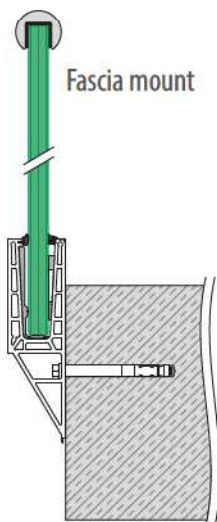

Fascia mount

Q-INFO

MOD 3005