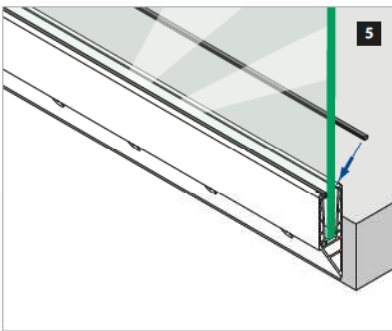

EASY GLASS® PRO Y - Base shoe, fascia mount

Q-INFO MOD 6916