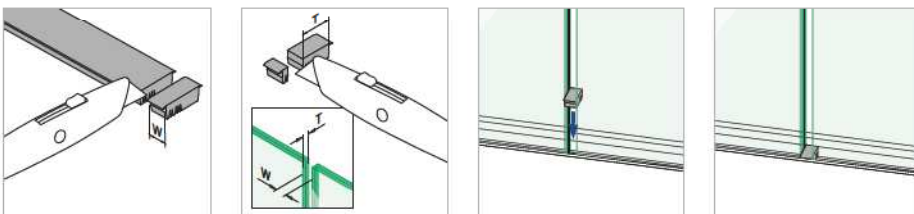

EASY GLASS® - Multitool

MOD 6920

Accessories	Q	
19.6920.000.00	Q-71	1

International Design Model Protection

Q-INFO MOD 6901