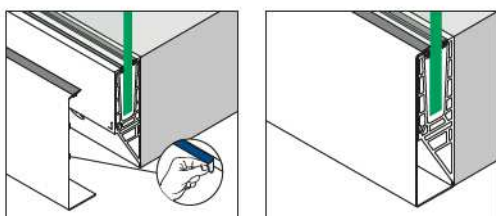

Q-INFO MOD 6920