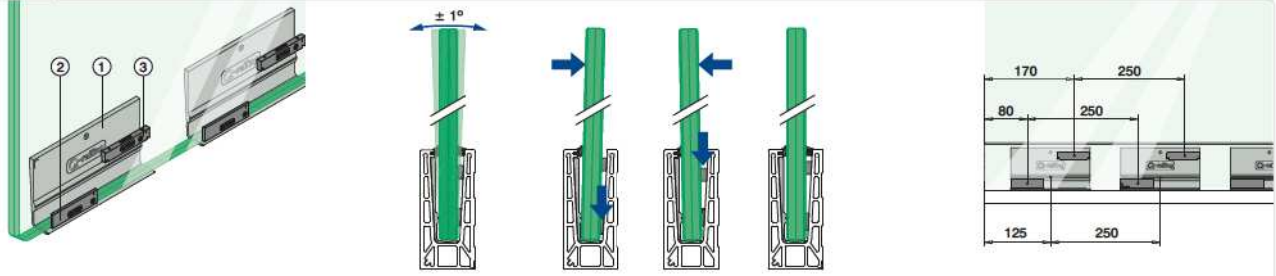

EASY GLASS® PRO - Base shoe, fascia mount

Q-INFO MOD 6915

VSG (2x ESG): Laminated glass from toughened glass
 ESG : Toughened glass

Please note for specifications such as mounting and glass dimension measurements, see the respective certificates.

For more information, please visit our website: www.q-railing.com

Q-INFO

EASY GLASS® PRO - Rubber set

No adjustment of the glass (fixed mounting)

MOD 6901

Accessories		
	T	☐
19.6901.012.00	12	L = 2500 mm
19.6901.013.00	12,76 (6 - 0,76 - 6)	L = 2500 mm
19.6901.014.00	13,52 (6 - 1,52 - 6)	L = 2500 mm
19.6901.015.00	15	L = 2500 mm
19.6901.017.00	16,76 (8 - 0,76 - 8)	L = 2500 mm
19.6901.018.00	17,52 (8 - 1,52 - 8)	L = 2500 mm
19.6901.019.00	19	L = 2500 mm
19.6901.021.00	20,76 (10 - 0,76 - 10)	L = 2500 mm
19.6901.022.00	21,52 (10 - 1,52 - 10)	L = 2500 mm