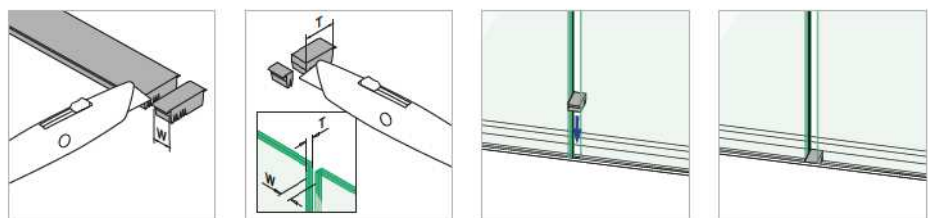

EASY GLASS® PRO - Blind plugs for fascia mounting

Use without cladding

MOD 6915

ABS plastic	
OUTDOOR	
24.6915.026.36	10

Q-INFO MOD 6915

Q-INFO MOD 6920

Q-INFO MOD 6315 / 6316

Q-INFO MOD 6901