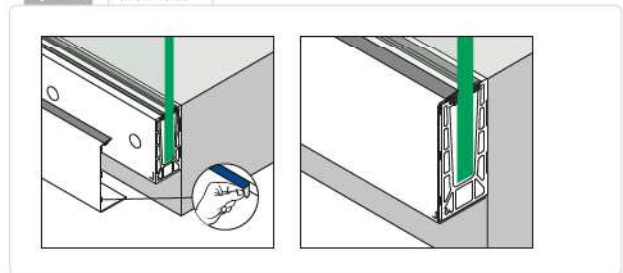

EASY GLASS® PRO - Blind plugs for fascia mounting

Use without cladding

MOD 6915

ABS plastic	
OUTDOOR	
24.6915.026.36	10

Q-INFO MOD 6915

Q-INFO MOD 6920

Q-INFO MOD 6315 / 6316

Q-INFO MOD 6901