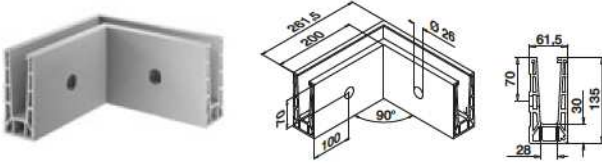

NEW

International Design Model Protection

Q-INFO

Please see pages 22-25 to choose the anchor you need regarding your construction situation.

Q-INFO

EASY GLASS® PRO - Connectors, fascia mount

Inner corner

MOD 6315