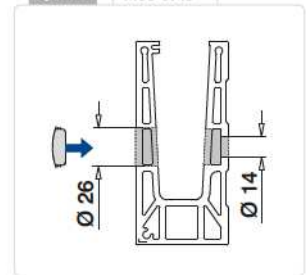

MOD 6915

ABS plastic	
OUTDOOR	
24.6915.026.36	10

Q-INFO MOD 6915