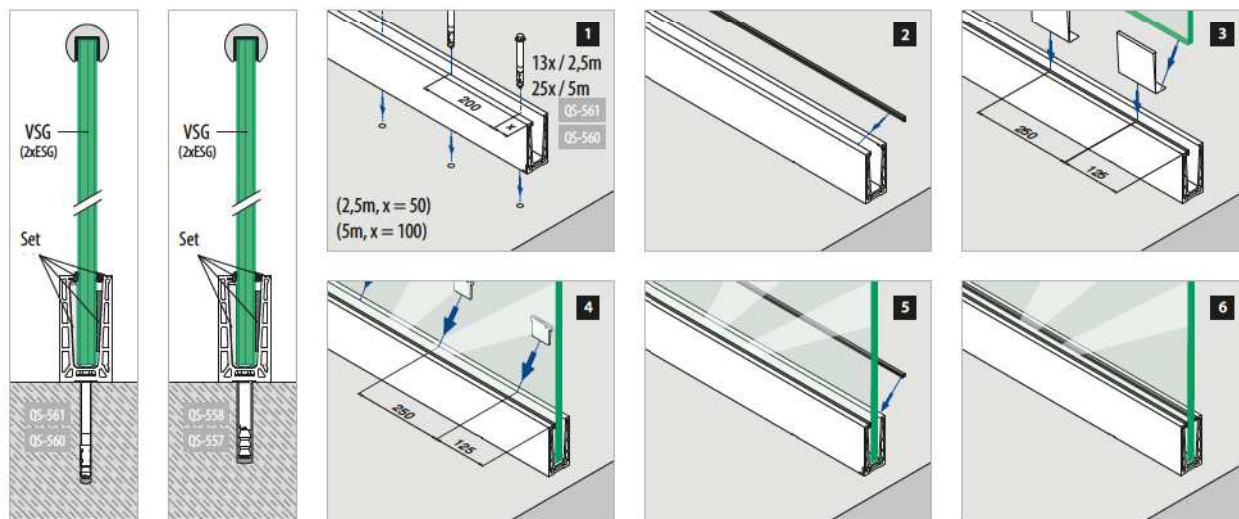

NEW

International Design Model Protection

Q-INFO

Please see pages 22-25 to choose the anchor you need regarding your construction situation.

Q-INFO

EASY GLASS® PRO - Connectors, fascia mount

Inner corner

MOD 6315