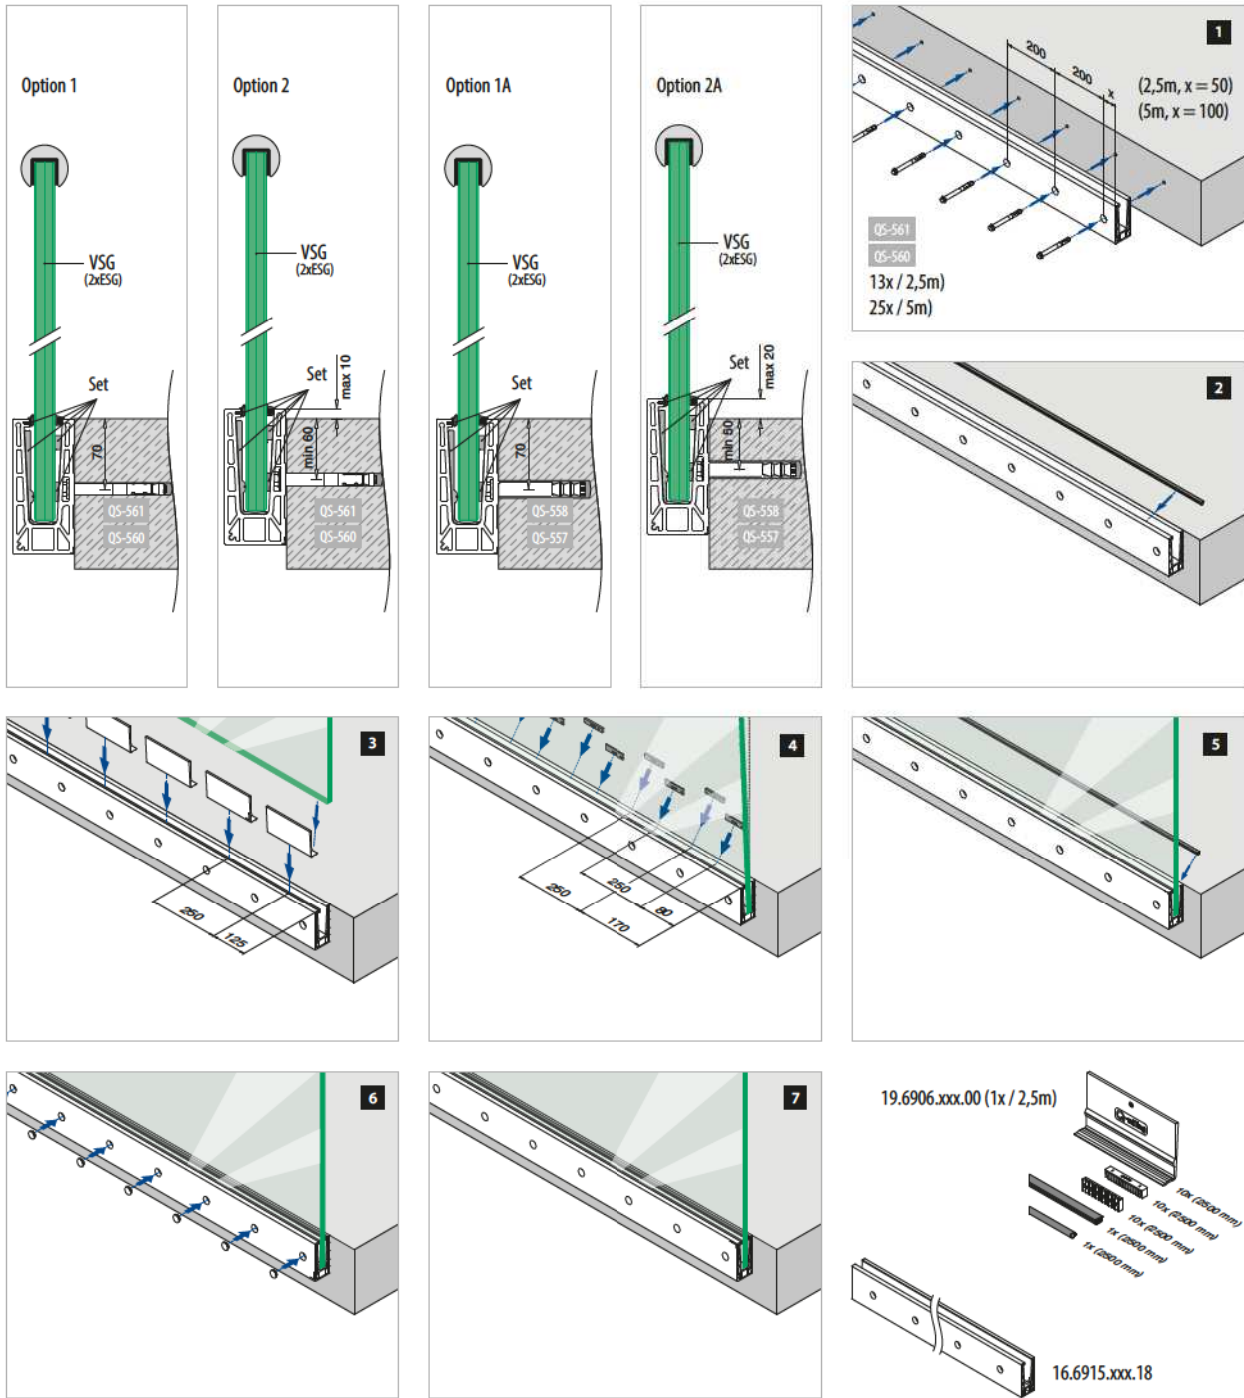

NEW

International Design Model Protection

Fascia mount

We can cut this article for you based on your specifications for length and required angles. Contact us for details, or see the 'Cutting' information on page 379-381, 383.

EASY GLASS® PRO - Base shoe, fascia mount

Q-INFO MOD 6915

VSG (2x ESG): Laminated glass from toughened glass
 ESG : Toughened glass

Please note for specifications such as mounting and glass dimension measurements, see the respective certificates.

For more information, please visit our website: www.q-railing.com

Q-INFO

EASY GLASS® PRO - Rubber set

No adjustment of the glass (fixed mounting)

MOD 6901

Accessories		
	T	☐
19.6901.012.00	12	L = 2500 mm
19.6901.013.00	12,76 (6 - 0,76 - 6)	L = 2500 mm
19.6901.014.00	13,52 (6 - 1,52 - 6)	L = 2500 mm
19.6901.015.00	15	L = 2500 mm
19.6901.017.00	16,76 (8 - 0,76 - 8)	L = 2500 mm
19.6901.018.00	17,52 (8 - 1,52 - 8)	L = 2500 mm
19.6901.019.00	19	L = 2500 mm
19.6901.021.00	20,76 (10 - 0,76 - 10)	L = 2500 mm
19.6901.022.00	21,52 (10 - 1,52 - 10)	L = 2500 mm