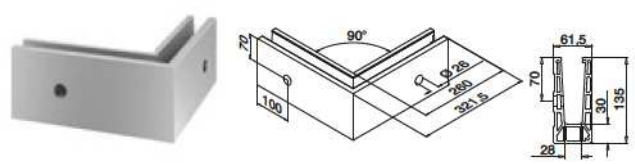

MOD 6315

Aluminium	Stainless steel effect
OUTDOOR	
16.6315.015.18	QS-557 340 / QS-560 342
	1

Outer corner