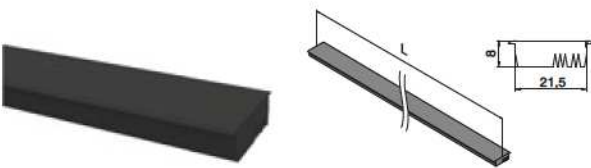

Aluminium	Stainless steel effect
OUTDOOR	
16.6315.015.18	QS-557 340 / QS-560 342
	1

Outer corner

MOD 6316

Aluminium	Stainless steel effect
OUTDOOR	
16.6316.015.18	QS-557 340 / QS-560 342
	1

Railing bases

EASY GLASS® PRO - Cover / intermediate rubber