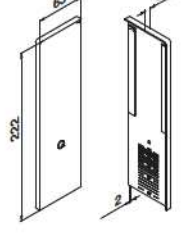

NEW

Use with and without cladding
For stairs
Left

MOD 6736

Aluminium	Stainless steel effect
OUTDOOR	
16.6736.015.18	1

NEW

Use with and without cladding
For stairs
Right

MOD 6737

Aluminium	Stainless steel effect
OUTDOOR	
16.6737.015.18	1