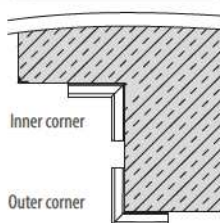

EASY GLASS® PRO - Blind plugs for fascia mounting

Use without cladding

MOD 6915

ABS plastic	
OUTDOOR	
24.6915.026.36	10

Q-INFO MOD 6915

Q-INFO MOD 6920

Q-INFO MOD 6315 / 6316

Q-INFO MOD 6901