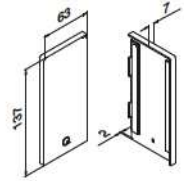

EASY GLASS® PRO - End fittings, fascia mount

Use with and without cladding
Left

MOD 6734

Aluminium	Stainless steel effect
OUTDOOR	
16.6734.015.18	1

NEW

Use with and without cladding
Right

MOD 6735

Aluminium	Stainless steel effect
OUTDOOR	
16.6735.015.18	1