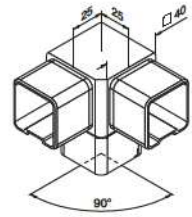

SQUARE LINE® 40x40 - Connectors

MOD 4301

304		
INDOOR		
13.4301.040.12	40 x 40	2
316		
OUTDOOR		
14.4301.040.12	40 x 40	2

MOD 4304

304		
INDOOR		
13.4304.040.12	40 x 40	2
316		
OUTDOOR		
14.4304.040.12	40 x 40	2

SQUARE LINE® 40x40 - Connectors, adjustable

MOD 4312

304		
INDOOR		
13.4312.040.12	40 x 40	2
316		
OUTDOOR		
14.4312.040.12	40 x 40	2

MOD 4317

304		
INDOOR		
13.4317.040.12	40 x 40	2

MOD 4318

304		
INDOOR		
13.4318.040.12	40 x 40	2