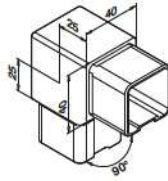

SQUARE LINE® 40x40 - Connectors

MOD 4301

304		
INDOOR		
13.4301.040.12	40 x 40	2
316		
OUTDOOR		
14.4301.040.12	40 x 40	2

MOD 4304

304		
INDOOR		
13.4304.040.12	40 x 40	2
316		
OUTDOOR		
14.4304.040.12	40 x 40	2

SQUARE LINE® 40x40 - Connectors, adjustable

MOD 4312

304		
INDOOR		
13.4312.040.12	40 x 40	2
316		
OUTDOOR		
14.4312.040.12	40 x 40	2

MOD 4317

304		
INDOOR		
13.4317.040.12	40 x 40	2

MOD 4318

304		
INDOOR		
13.4318.040.12	40 x 40	2