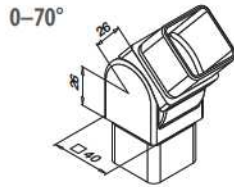

SQUARE LINE® 40x40 - Connectors

MOD 4301

304		
INDOOR		
13.4301.040.12	40 x 40	2
316		
OUTDOOR		
14.4301.040.12	40 x 40	2

MOD 4304

304		
INDOOR		
13.4304.040.12	40 x 40	2
316		
OUTDOOR		
14.4304.040.12	40 x 40	2

SQUARE LINE® 40x40 - Connectors, adjustable

MOD 4312

304		
INDOOR		
13.4312.040.12	40 x 40	2
316		
OUTDOOR		
14.4312.040.12	40 x 40	2

MOD 4317

304		
INDOOR		
13.4317.040.12	40 x 40	2

MOD 4318

304		
INDOOR		
13.4318.040.12	40 x 40	2