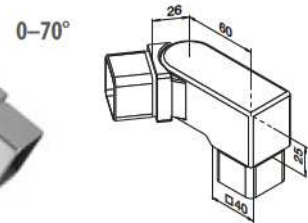

SQUARE LINE® 40x40 - Connectors, adjustable

MOD 4312

304		
INDOOR		
13.4312.040.12	40 x 40	2
316		
OUTDOOR		
14.4312.040.12	40 x 40	2

MOD 4317

304		
INDOOR		
13.4317.040.12	40 x 40	2

MOD 4318

304		
INDOOR		
13.4318.040.12	40 x 40	2