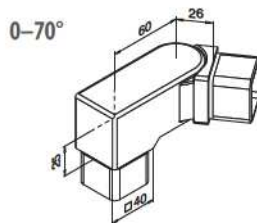

SQUARE LINE® 40x40 - Connectors

MOD 4301

304		
INDOOR		
13.4301.040.12	40 x 40	2
316		
OUTDOOR		
14.4301.040.12	40 x 40	2

MOD 4304

304		
INDOOR		
13.4304.040.12	40 x 40	2
316		
OUTDOOR		
14.4304.040.12	40 x 40	2

SQUARE LINE® 40x40 - Connectors, adjustable

MOD 4312

304		
INDOOR		
13.4312.040.12	40 x 40	2
316		
OUTDOOR		
14.4312.040.12	40 x 40	2

MOD 4317

304		
INDOOR		
13.4317.040.12	40 x 40	2

MOD 4318

304		
INDOOR		
13.4318.040.12	40 x 40	2