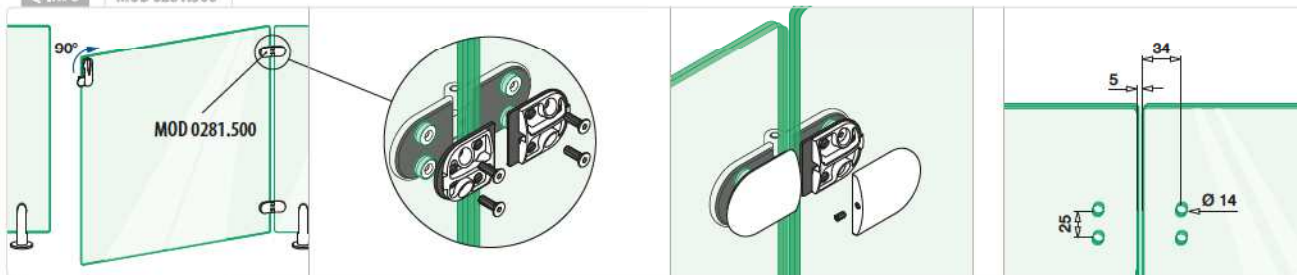

MOD 0281

316

OUTDOOR

14.0281.042.12

Ø 42,4

QS-13

335

2

14.0281.048.12

Ø 48,3

QS-13

335

2

DESIGN
product

International Design Model Protection

Q-INFO

MOD 0281.500