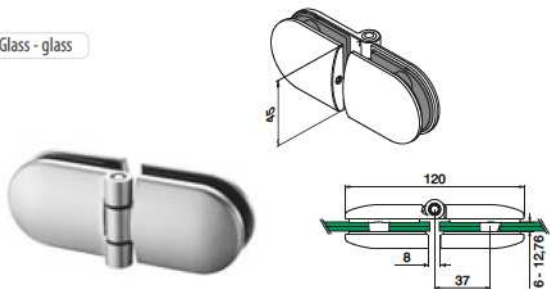

Glass - glass

**MOD 0281**

316

OUTDOOR

14.0281.500.12

2

DESIGN  
product

International Design Model Protection

Tube - glass

**MOD 0281**

316

OUTDOOR

14.0281.042.12

Ø 42,4

QS-13

335

2

14.0281.048.12

Ø 48,3

QS-13

335

2

DESIGN  
product

International Design Model Protection