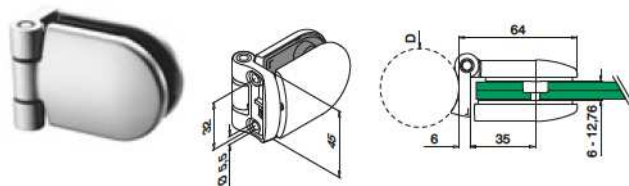

Glass - glass

**MOD 0281**

316

OUTDOOR

14.0281.500.12

2

DESIGN  
product

International Design Model Protection

Tube - glass

**MOD 0281**

316

OUTDOOR

14.0281.042.12

Ø 42,4

QS-13

335

2

14.0281.048.12

Ø 48,3

QS-13

335

2

DESIGN  
product

International Design Model Protection