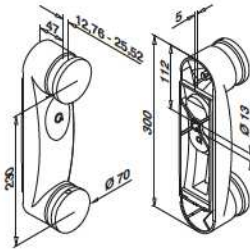

Angle adjustable

MOD 0766

304			
INDOOR			
13.0766.000.12	QS-528	339 / QS-29	335 1
316			
OUTDOOR			
14.0766.000.12	QS-529	339 / QS-30	335 1

International Design Model Protection

Angle adjustable

MOD 0765

304			
INDOOR			
13.0765.000.12	QS-521	339 / QS-67	335 1
316			
OUTDOOR			
14.0765.000.12	QS-520	339 / QS-68	335 1

International Design Model Protection

Angle adjustable

MOD 0764

304			
INDOOR			
13.0764.000.12	QS-505	339 / QS-551	335 1
316			
OUTDOOR			
14.0764.000.12	QS-73	339 / QS-552	335 1

International Design Model Protection