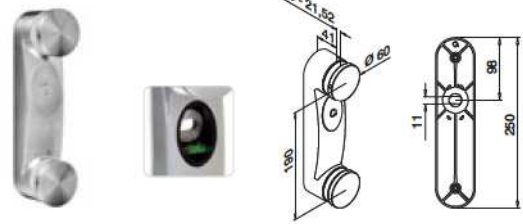

Angle NOT adjustable

MOD 0762

304			
INDOOR			
13.0762.000.12	Q5-63	339	1
316			
OUTDOOR			
14.0762.000.12	Q5-62	339	1

International Design Model Protection

Angle NOT adjustable

MOD 0761

304			
INDOOR			
13.0761.000.12	Q5-75	339	1
316			
OUTDOOR			
14.0761.000.12	Q5-75	339	1

International Design Model Protection

Angle NOT adjustable

MOD 0760

304			
INDOOR			
13.0760.000.12	Q5-61	339	1
316			
OUTDOOR			
14.0760.000.12	Q5-60	339	1

International Design Model Protection

Q-INFO

Q-INFO

Angle adjustable

MOD 0766

304			
INDOOR			
13.0766.000.12	QS-528	339 / QS-29	335 1
316			
OUTDOOR			
14.0766.000.12	QS-529	339 / QS-30	335 1

International Design Model Protection

Angle adjustable

MOD 0765

304			
INDOOR			
13.0765.000.12	QS-521	339 / QS-67	335 1
316			
OUTDOOR			
14.0765.000.12	QS-520	339 / QS-68	335 1

International Design Model Protection

Angle adjustable

MOD 0764

304			
INDOOR			
13.0764.000.12	QS-505	339 / QS-551	335 1
316			
OUTDOOR			
14.0764.000.12	QS-73	339 / QS-552	335 1

International Design Model Protection