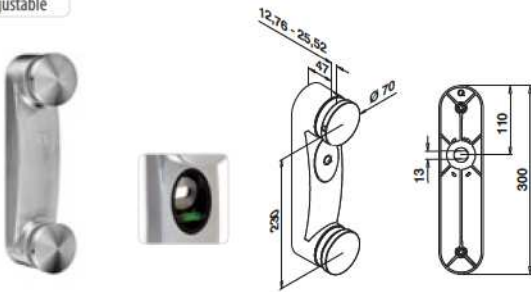

Angle NOT adjustable

MOD 0762

304			
INDOOR			
13.0762.000.12	Q5-63	339	1
316			
OUTDOOR			
14.0762.000.12	Q5-62	339	1

International Design Model Protection

Angle NOT adjustable

MOD 0761

304			
INDOOR			
13.0761.000.12	Q5-75	339	1
316			
OUTDOOR			
14.0761.000.12	Q5-75	339	1

International Design Model Protection

Angle NOT adjustable

MOD 0760

304			
INDOOR			
13.0760.000.12	Q5-61	339	1
316			
OUTDOOR			
14.0760.000.12	Q5-60	339	1

International Design Model Protection

Q-INFO

Q-INFO