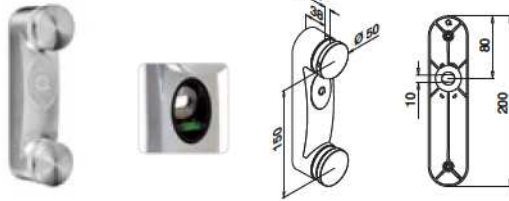

Angle NOT adjustable

MOD 0762

304			
INDOOR			
13.0762.000.12	Q5-63	339	1
316			
OUTDOOR			
14.0762.000.12	Q5-62	339	1

International Design Model Protection

Angle NOT adjustable

MOD 0761

304			
INDOOR			
13.0761.000.12	Q5-75	339	1
316			
OUTDOOR			
14.0761.000.12	Q5-75	339	1

International Design Model Protection

Angle NOT adjustable

MOD 0760

304			
INDOOR			
13.0760.000.12	Q5-61	339	1
316			
OUTDOOR			
14.0760.000.12	Q5-60	339	1

International Design Model Protection

Q-INFO

Q-INFO

Angle adjustable

MOD 0766

304			
INDOOR			
13.0766.000.12	QS-528	339 / QS-29	335 1
316			
OUTDOOR			
14.0766.000.12	QS-529	339 / QS-30	335 1

International Design Model Protection

Angle adjustable

MOD 0765

304			
INDOOR			
13.0765.000.12	QS-521	339 / QS-67	335 1
316			
OUTDOOR			
14.0765.000.12	QS-520	339 / QS-68	335 1

International Design Model Protection

Angle adjustable

MOD 0764

304			
INDOOR			
13.0764.000.12	QS-505	339 / QS-551	335 1
316			
OUTDOOR			
14.0764.000.12	QS-73	339 / QS-552	335 1

International Design Model Protection