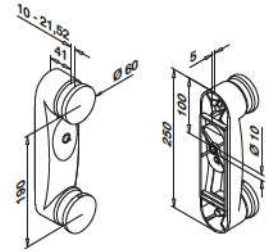

Angle adjustable

MOD 0766

304			
INDOOR			
13.0766.000.12	QS-528	339 / QS-29	335 1
316			
OUTDOOR			
14.0766.000.12	QS-529	339 / QS-30	335 1

International Design Model Protection

Angle adjustable

MOD 0765

304			
INDOOR			
13.0765.000.12	QS-521	339 / QS-67	335 1
316			
OUTDOOR			
14.0765.000.12	QS-520	339 / QS-68	335 1

International Design Model Protection

Angle adjustable

MOD 0764

304			
INDOOR			
13.0764.000.12	QS-505	339 / QS-551	335 1
316			
OUTDOOR			
14.0764.000.12	QS-73	339 / QS-552	335 1

International Design Model Protection