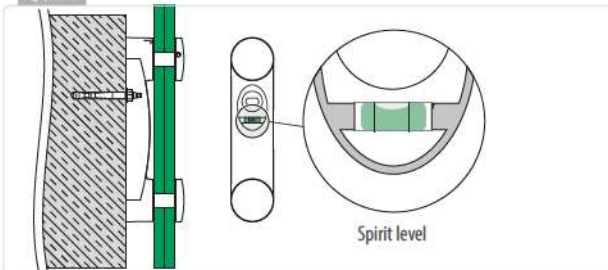

International Design Model Protection

Angle NOT adjustable

MOD 0760

304			
INDOOR			
13.0760.000.12	Q5-61	339	1
316			
OUTDOOR			
14.0760.000.12	Q5-60	339	1

International Design Model Protection

Q-INFO

Q-INFO

Angle adjustable

MOD 0766

304			
INDOOR			
13.0766.000.12	QS-528	339 / QS-29	335 1
316			
OUTDOOR			
14.0766.000.12	QS-529	339 / QS-30	335 1

International Design Model Protection

Angle adjustable

MOD 0765

304			
INDOOR			
13.0765.000.12	QS-521	339 / QS-67	335 1
316			
OUTDOOR			
14.0765.000.12	QS-520	339 / QS-68	335 1