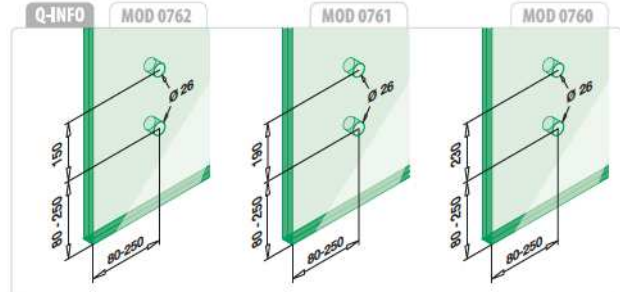

International Design Model Protection

Angle NOT adjustable

MOD 0760

304			
INDOOR			
13.0760.000.12	Q5-61	339	1
316			
OUTDOOR			
14.0760.000.12	Q5-60	339	1

International Design Model Protection

Q-INFO

Q-INFO

Angle adjustable

MOD 0766

304			
INDOOR			
13.0766.000.12	QS-528	339 / QS-29	335 1
316			
OUTDOOR			
14.0766.000.12	QS-529	339 / QS-30	335 1

International Design Model Protection

Angle adjustable

MOD 0765

304			
INDOOR			
13.0765.000.12	QS-521	339 / QS-67	335 1
316			
OUTDOOR			
14.0765.000.12	QS-520	339 / QS-68	335 1