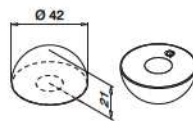

MOD 0729 - Beech, untreated wood

Wood		
INDOOR	Ø	
20.0729.042.39	42,0	2