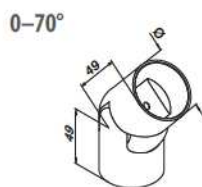

Wood		
INDOOR	Ø	
20.8925.042.39	42,0	L = 2500 mm

Wood		
INDOOR	Ø	
20.8925.048.39	48,0	L = 2500 mm

MOD 8925 - Beech, P11 stained and lacquered

Wood		
INDOOR	Ø	
20.8925.042.41	42,0	L = 2500 mm

MOD 8925 - Beech, lacquered

INDOOR	Ø	Q5-7	334	2
20.0305.042.12	42,0	Q5-7	334	2
20.0305.048.12	48,0	Q5-7	334	2

316

OUTDOOR	Ø	Q5-50	334	2
22.0305.042.12	42,0	Q5-50	334	2

Not suitable with MOD 0710 and 0810 (handrailing brackets)

MOD 0790

304

INDOOR	Ø	Q5-7	334	2
20.0790.042.12	42,0	Q5-7	334	2
20.0790.048.12	48,0	Q5-7	334	2

316

OUTDOOR	Ø	Q5-50	334	2
22.0790.042.12	42,0	Q5-50	334	2

MOD 0312

304

INDOOR	Ø	Q5-7	334	2
20.0312.042.12	42,0	Q5-7	334	2
20.0312.048.12	48,0	Q5-7	334	2