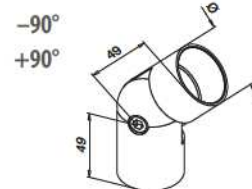

316

OUTDOOR	Ø	Q5-50	334	2
22.0312.042.12	42,0	Q5-50	334	2