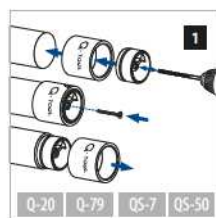

MOD 0729

304

INDOOR	Ø	Q	Q
20.0729.042.12	42,0	QS-7	334
20.0729.048.12	48,0	QS-7	334

316

OUTDOOR	Ø	Q	Q
22.0729.042.12	42,0	QS-50	334

MOD 0739

304

INDOOR	Ø	Q	Q
20.0739.042.12	42,0	QS-7	334
20.0739.048.12	48,0	QS-7	334

316

OUTDOOR	Ø	Q	Q
22.0739.042.12	42,0	QS-50	334

MOD 0792

304

INDOOR	Ø	Q	Q
20.0792.042.00	42,0	QS-7	334

316

OUTDOOR	Ø	Q	Q
22.0792.042.00	42,0	QS-50	334

Mounting tool

MOD 0710

	Q	Ø	Q
19.0710.042.12	Q-20	Ø 42	1
19.0710.048.12	Q-79	Ø 48	1

Q-INFO