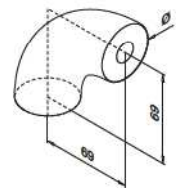

Q-INFO

**MOD 0305** - Beech, untreated wood

Wood		
INDOOR	Ø	
20.0305.042.39	42,0	2

**MOD 0305** - Beech, lacquered

Wood		
INDOOR	Ø	
20.0305.042.40	42,0	2

**MOD 0302** - Beech, untreated wood

Wood		
INDOOR	Ø	
20.0302.042.39	42,0	2

**MOD 0302** - Beech, lacquered

Wood		
INDOOR	Ø	
20.0302.042.40	42,0	2

**MOD 0739** - Beech, untreated wood

Wood		
INDOOR	Ø	
20.0739.042.39	42,0	2

**MOD 0739** - Beech, lacquered

Wood		
INDOOR	Ø	
20.0739.042.40	42,0	2