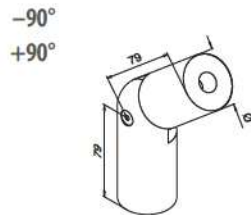

Wood		
INDOOR	Ø	
20.8925.042.39	42,0	L = 2500 mm

Wood		
INDOOR	Ø	
20.8925.048.39	48,0	L = 2500 mm

MOD 8925 - Beech, P11 stained and lacquered

Wood		
INDOOR	Ø	
20.8925.042.41	42,0	L = 2500 mm

MOD 8925 - Beech, lacquered

Wood		
INDOOR	Ø	
20.8925.042.40	42,0	L = 2500 mm

MOD 8925 - Oak, lacquered

Wood		
INDOOR	Ø	
20.8925.042.43	42,0	L = 2500 mm

Wood is a natural product. Colours can differ.

MOD 8925 - Cedar, untreated wood

Wood		
OUTDOOR	Ø	
20.8925.042.45	42,0	L = 2500 mm

Q-INFO

**MOD 0305** - Beech, untreated wood

Wood		
INDOOR	Ø	
20.0305.042.39	42,0	2

**MOD 0305** - Beech, lacquered

Wood		
INDOOR	Ø	
20.0305.042.40	42,0	2

**MOD 0302** - Beech, untreated wood

Wood		
INDOOR	Ø	
20.0302.042.39	42,0	2

**MOD 0302** - Beech, lacquered

Wood		
INDOOR	Ø	
20.0302.042.40	42,0	2

**MOD 0739** - Beech, untreated wood

Wood		
INDOOR	Ø	
20.0739.042.39	42,0	2

**MOD 0739** - Beech, lacquered

Wood		
INDOOR	Ø	
20.0739.042.40	42,0	2