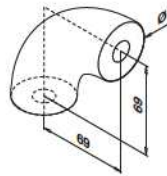

MOD 0305 - Beech, untreated wood

Wood		
INDOOR	Ø	
20.0305.042.39	42,0	2