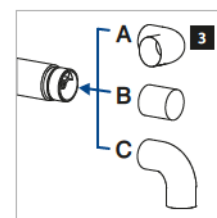

316

OUTDOOR	Ø	Q5-50	334	2
22.0312.042.12	42,0	Q5-50	334	2

MOD 0302

304

INDOOR	Ø	Q5-7	334	2
20.0302.042.12	42,0	Q5-7	334	2

Q-INFO

Q-21
Q-glue
50 ml
19.1331.000.00

MOD 0729