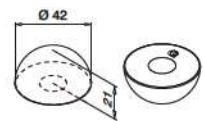

MOD 0729 - Beech, lacquered

Wood		
INDOOR	Ø	
20.0729.042.40	42,0	2

Wood is a natural product. Colours can differ.