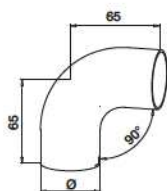

**MOD 0302** - Beech, lacquered

Wood		
INDOOR	Ø	
20.0302.042.40	42,0	2

**MOD 0739** - Beech, untreated wood

Wood		
INDOOR	Ø	
20.0739.042.39	42,0	2

**MOD 0739** - Beech, lacquered

Wood		
INDOOR	Ø	
20.0739.042.40	42,0	2

**MOD 0729** - Beech, untreated wood

Wood		
INDOOR	Ø	
20.0729.042.39	42,0	2

**MOD 0729** - Beech, lacquered

Wood		
INDOOR	Ø	
20.0729.042.40	42,0	2

Wood is a natural product. Colours can differ.

MOD 0305

304