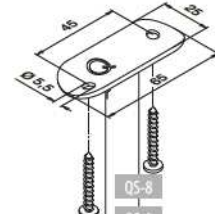

Wood		
INDOOR	Ø	
20.8925.042.39	42,0	L = 2500 mm

Wood		
INDOOR	Ø	
20.8925.048.39	48,0	L = 2500 mm

Wood		
INDOOR	Ø	
20.8925.042.41	42,0	L = 2500 mm

Wood		
INDOOR	Ø	
20.8925.042.40	42,0	L = 2500 mm

Wood		
INDOOR	Ø	
20.8925.042.43	42,0	L = 2500 mm

Wood is a natural product. Colours can differ.

Wood		
OUTDOOR	Ø	
20.8925.042.45	42,0	L = 2500 mm

NATURAIL - Accessories

Wood		
INDOOR	Q5	
20.0203.015.39	Q5-512	50

Wood glue

PVAC glue for wooden bonding applications

Accessories			
	Q	e	
19.1335.000.00	Q-73	250 ml	1

Mounting tool

Accessories			
	Q	Ø	
19.0709.000.35	Q-82	42,0 + 48,0	1

for wood

Accessories			
	Q	Ø	
19.0708.015.00	Q-80	15	1

Q-INFO

Q-INFO