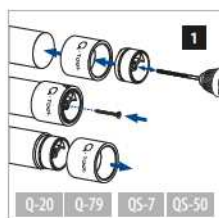

316

OUTDOOR	Ø	Q5-50	334	2
22.0312.042.12	42,0	Q5-50	334	2

MOD 0302

304

INDOOR	Ø	Q5-7	334	2
20.0302.042.12	42,0	Q5-7	334	2

Q-INFO

Q-21
Q-glue
50 ml
19.1331.000.00

MOD 0729