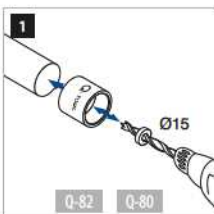

MOD 0709

Accessories			
	Q	Ø	
19.0709.000.35	Q-82	42,0 + 48,0	1

Drillbit with stopper

for wood

MOD 0708

Accessories			
	Q	Ø	
19.0708.015.00	Q-80	15	1

Q-INFO

Q-73
Wood glue
250 ml
19.1335.000.00