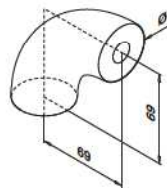

Q-INFO

**MOD 0305** - Beech, untreated wood

Wood		
INDOOR	Ø	
20.0305.042.39	42,0	2

**MOD 0305** - Beech, lacquered

Wood		
INDOOR	Ø	
20.0305.042.40	42,0	2

**MOD 0302** - Beech, untreated wood

Wood		
INDOOR	Ø	
20.0302.042.39	42,0	2

**MOD 0302** - Beech, lacquered

Wood		
INDOOR	Ø	
20.0302.042.40	42,0	2

**MOD 0739** - Beech, untreated wood

Wood		
INDOOR	Ø	
20.0739.042.39	42,0	2

**MOD 0739** - Beech, lacquered

Wood		
INDOOR	Ø	
20.0739.042.40	42,0	2