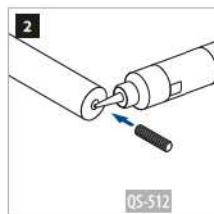

Q-73
Wood glue
250 ml
19.1335.000.00