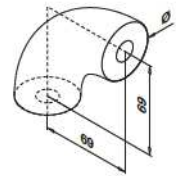

MOD 0305 - Beech, lacquered

Wood		
INDOOR	Ø	
20.0305.042.40	42,0	2