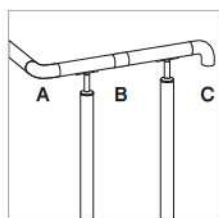

316

OUTDOOR	Ø	Q5-50	334	2
22.0312.042.12	42,0	Q5-50	334	2

MOD 0302

304

INDOOR	Ø	Q5-7	334	2
20.0302.042.12	42,0	Q5-7	334	2

Q-INFO

Q-21
Q-glue
50 ml
19.1331.000.00

MOD 0729