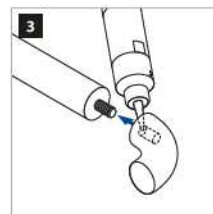

MOD 0709

Accessories			
	Q	Ø	
19.0709.000.35	Q-82	42,0 + 48,0	1

Drillbit with stopper

for wood

MOD 0708

Accessories			
	Q	Ø	
19.0708.015.00	Q-80	15	1

Q-INFO

Q-73
Wood glue
250 ml
19.1335.000.00