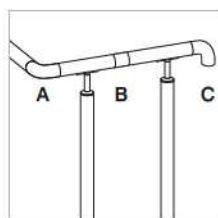

MOD 0729

304

INDOOR	Ø	Q	Q
20.0729.042.12	42,0	QS-7	334
20.0729.048.12	48,0	QS-7	334

316

OUTDOOR	Ø	Q	Q
22.0729.042.12	42,0	QS-50	334

MOD 0739

304

INDOOR	Ø	Q	Q
20.0739.042.12	42,0	QS-7	334
20.0739.048.12	48,0	QS-7	334

316

OUTDOOR	Ø	Q	Q
22.0739.042.12	42,0	QS-50	334

MOD 0792

304

INDOOR	Ø	Q	Q
20.0792.042.00	42,0	QS-7	334

316

OUTDOOR	Ø	Q	Q
22.0792.042.00	42,0	QS-50	334

Mounting tool

MOD 0710

	Q	Ø	Q
19.0710.042.12	Q-20	Ø 42	1
19.0710.048.12	Q-79	Ø 48	1

Q-INFO