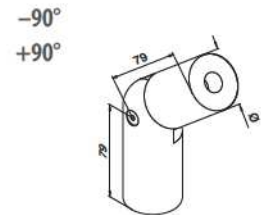

Wood		
INDOOR	Ø	
20.8925.042.39	42,0	L = 2500 mm

Wood		
INDOOR	Ø	
20.8925.048.39	48,0	L = 2500 mm

MOD 8925 - Beech, P11 stained and lacquered

Wood		
INDOOR	Ø	
20.8925.042.41	42,0	L = 2500 mm

MOD 8925 - Beech, lacquered

Wood		
INDOOR	Ø	
20.8925.042.40	42,0	L = 2500 mm

MOD 8925 - Oak, lacquered

Wood		
INDOOR	Ø	
20.8925.042.43	42,0	L = 2500 mm

Wood is a natural product. Colours can differ.

MOD 8925 - Cedar, untreated wood

Wood		
OUTDOOR	Ø	
20.8925.042.45	42,0	L = 2500 mm

Q-INFO

**MOD 0305** - Beech, untreated wood

Wood		
INDOOR	Ø	
20.0305.042.39	42,0	2

**MOD 0305** - Beech, lacquered

Wood		
INDOOR	Ø	
20.0305.042.40	42,0	2

**MOD 0302** - Beech, untreated wood

Wood		
INDOOR	Ø	
20.0302.042.39	42,0	2

**MOD 0302** - Beech, lacquered

Wood		
INDOOR	Ø	
20.0302.042.40	42,0	2

**MOD 0739** - Beech, untreated wood

Wood		
INDOOR	Ø	
20.0739.042.39	42,0	2

**MOD 0739** - Beech, lacquered

Wood		
INDOOR	Ø	
20.0739.042.40	42,0	2