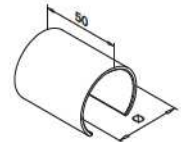

MOD 6925 - Beech, P11 stained and lacquered

Wood			
INDOOR	Ø		
20.6925.042.41	42,0		L = 2500 mm

MOD 50 - Ø 42,0 mm

Accessories			
	U	T	
19.5042.208.00	24	8 - 11	L = 2500 mm
19.5042.211.00	24	11,5 - 13,5	L = 2500 mm
19.5042.215.00	24	15	L = 2500 mm
19.5042.216.00	24	16 - 17,5	L = 2500 mm
19.5042.219.00	24	19	L = 2500 mm
19.5042.222.00	24	20 - 21,5	L = 2500 mm
19.5042.008.00	24	8 - 11	L = 5000 mm
19.5042.011.00	24	11,5 - 13,5	L = 5000 mm
19.5042.015.00	24	15	L = 5000 mm
19.5042.016.00	24	16 - 17,5	L = 5000 mm
19.5042.019.00	24	19	L = 5000 mm
19.5042.022.00	24	20 - 21,5	L = 5000 mm
19.5042.508.00	24	8 - 11	L = 25 m
19.5042.511.00	24	11,5 - 13,5	L = 25 m
19.5042.515.00	24	15	L = 25 m
19.5042.516.00	24	16 - 17,5	L = 25 m
19.5042.519.00	24	19	L = 25 m
19.5042.522.00	24	20 - 21,5	L = 25 m

Top/handrails, wood

SATIN

**EASY GLASS® -
Connectors and end fittings, round**

MOD 6729

304			
INDOOR	Ø		
20.6729.042.12	42,0	QS-49 334	2

MOD 6790

304			
INDOOR	Ø		
20.6790.042.12	42,0	QS-49 334	2

Mounting tool