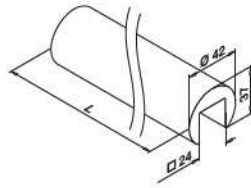

Top/handrails, wood

WOOD

**EASY GLASS® -
Cap rails, round**

MOD 6925 - Beech, lacquered

Wood			
INDOOR	Ø		
20.6925.042.40	42,0		L = 2500 mm

MOD 6925 - Oak, lacquered

Wood			
INDOOR	Ø		
20.6925.042.43	42,0		L = 2500 mm

MOD 6925 - Beech, P11 stained and lacquered

Wood			
INDOOR	Ø		
20.6925.042.41	42,0		L = 2500 mm

MOD 50 - Ø 42,0 mm

Accessories			
	U	T	
19.5042.208.00	24	8 - 11	L = 2500 mm
19.5042.211.00	24	11,5 - 13,5	L = 2500 mm
19.5042.215.00	24	15	L = 2500 mm
19.5042.216.00	24	16 - 17,5	L = 2500 mm
19.5042.219.00	24	19	L = 2500 mm
19.5042.222.00	24	20 - 21,5	L = 2500 mm
19.5042.008.00	24	8 - 11	L = 5000 mm
19.5042.011.00	24	11,5 - 13,5	L = 5000 mm
19.5042.015.00	24	15	L = 5000 mm
19.5042.016.00	24	16 - 17,5	L = 5000 mm
19.5042.019.00	24	19	L = 5000 mm
19.5042.022.00	24	20 - 21,5	L = 5000 mm
19.5042.508.00	24	8 - 11	L = 25 m
19.5042.511.00	24	11,5 - 13,5	L = 25 m
19.5042.515.00	24	15	L = 25 m
19.5042.516.00	24	16 - 17,5	L = 25 m
19.5042.519.00	24	19	L = 25 m
19.5042.522.00	24	20 - 21,5	L = 25 m

Top/handrails, wood

SATIN

**EASY GLASS® -
Connectors and end fittings, round**

MOD 6729

304			
INDOOR	Ø		
20.6729.042.12	42,0	QS-49 334	2

MOD 6790

304			
INDOOR	Ø		
20.6790.042.12	42,0	QS-49 334	2

Mounting tool