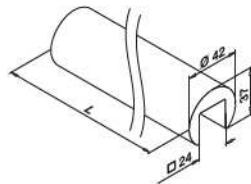

Top/handrails, wood

WOOD

**EASY GLASS® -
Cap rails, round**

MOD 6925 - Beech, lacquered

Wood			
INDOOR	Ø		
20.6925.042.40	42,0		L = 2500 mm

MOD 6925 - Oak, lacquered

Wood			
INDOOR	Ø		
20.6925.042.43	42,0		L = 2500 mm

MOD 6925 - Beech, P11 stained and lacquered

Wood			
INDOOR	Ø		
20.6925.042.41	42,0		L = 2500 mm

MOD 50 - Ø 42,0 mm

Accessories			
	U	T	
19.5042.208.00	24	8 - 11	L = 2500 mm
19.5042.211.00	24	11,5 - 13,5	L = 2500 mm
19.5042.215.00	24	15	L = 2500 mm
19.5042.216.00	24	16 - 17,5	L = 2500 mm
19.5042.219.00	24	19	L = 2500 mm
19.5042.222.00	24	20 - 21,5	L = 2500 mm
19.5042.008.00	24	8 - 11	L = 5000 mm
19.5042.011.00	24	11,5 - 13,5	L = 5000 mm
19.5042.015.00	24	15	L = 5000 mm
19.5042.016.00	24	16 - 17,5	L = 5000 mm
19.5042.019.00	24	19	L = 5000 mm
19.5042.022.00	24	20 - 21,5	L = 5000 mm
19.5042.508.00	24	8 - 11	L = 25 m
19.5042.511.00	24	11,5 - 13,5	L = 25 m
19.5042.515.00	24	15	L = 25 m
19.5042.516.00	24	16 - 17,5	L = 25 m
19.5042.519.00	24	19	L = 25 m
19.5042.522.00	24	20 - 21,5	L = 25 m

Top/handrails, wood

SATIN

**EASY GLASS® -
Connectors and end fittings, round**

MOD 6729

304			
INDOOR	Ø		
20.6729.042.12	42,0	QS-49 334	2

MOD 6790

304			
INDOOR	Ø		
20.6790.042.12	42,0	QS-49 334	2

Mounting tool