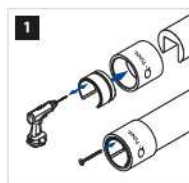

Q-INFO MOD 6790 / 6729

QS-49 Q-20

Q-21 Q-gel, 50 ml
19.1331.000.00