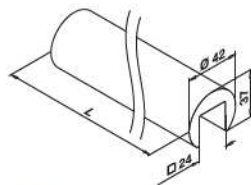

Top/handrails, wood

WOOD

**EASY GLASS® -
Cap rails, round**

MOD 6925 - Beech, lacquered

Wood			
INDOOR	Ø		
20.6925.042.40	42,0		L = 2500 mm

MOD 6925 - Oak, lacquered

Wood			
INDOOR	Ø		
20.6925.042.43	42,0		L = 2500 mm

MOD 6925 - Beech, P11 stained and lacquered

Wood			
INDOOR	Ø		
20.6925.042.41	42,0		L = 2500 mm

MOD 50 - Ø 42,0 mm

Accessories			
	U	T	
19.5042.208.00	24	8 - 11	L = 2500 mm
19.5042.211.00	24	11,5 - 13,5	L = 2500 mm
19.5042.215.00	24	15	L = 2500 mm
19.5042.216.00	24	16 - 17,5	L = 2500 mm
19.5042.219.00	24	19	L = 2500 mm
19.5042.222.00	24	20 - 21,5	L = 2500 mm
19.5042.008.00	24	8 - 11	L = 5000 mm
19.5042.011.00	24	11,5 - 13,5	L = 5000 mm
19.5042.015.00	24	15	L = 5000 mm
19.5042.016.00	24	16 - 17,5	L = 5000 mm
19.5042.019.00	24	19	L = 5000 mm
19.5042.022.00	24	20 - 21,5	L = 5000 mm
19.5042.508.00	24	8 - 11	L = 25 m
19.5042.511.00	24	11,5 - 13,5	L = 25 m
19.5042.515.00	24	15	L = 25 m
19.5042.516.00	24	16 - 17,5	L = 25 m
19.5042.519.00	24	19	L = 25 m
19.5042.522.00	24	20 - 21,5	L = 25 m