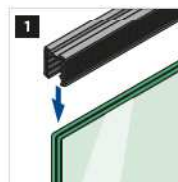

Q-INFO MOD 6925

Q-24
Q-seal, 310 ml
19.1340.310.00