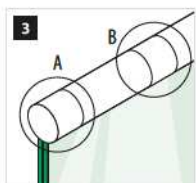

Q-INFO MOD 6790 / 6729

QS-49 Q-20

Q-21 Q-gel, 50 ml
19.1331.000.00