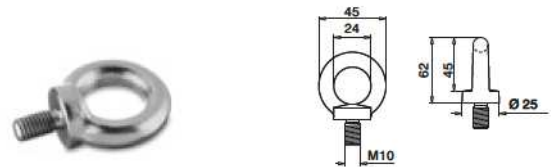

EASY Q-WEB®

Q-railing's web infill is called Easy Q-web®. Use it to create a striking and elegant railing system. Each 1.5 mm diameter cable in this ready-to-use web is made of seven stainless steel 316 wires, twisted together for extra strength. Easy Q-web is available in heights of 600 and 800 mm and widths of 5, 10, and 50 m. You'll be able to easily cut these widths to the exact size you need.

MOD 7723

316		
OUTDOOR		
14.7723.000.12	12	

MOD 0712

Accessories		
	Q	L
19.0712.300.00	Q-50	300 mm
		100

MOD 7260

316				
OUTDOOR	Ø	H	L	
14.7260.006.12	6	125	340-360	2

MOD 7723

316		
OUTDOOR	D	
14.7723.042.12	42,4	12
14.7723.048.12	48,3	12

MOD 7355

316		
OUTDOOR		
14.7355.010.12	12	

Q-INFO MOD 7900.xx6

Q-INFO MOD 7356

Q-INFO

**MOD 7906**

316			
OUTDOOR			
	H		
14.7906.051.12	600	L = 5 m	
14.7906.101.12	600	L = 10 m	
14.7906.501.12	600	L = 50 m	

MOD 7908

316			
OUTDOOR			
	H		
14.7908.051.12	800	L = 5 m	
14.7908.101.12	800	L = 10 m	
14.7908.501.12	800	L = 50 m	

Ø 1,5 mm = (7 x 7)

MOD 7900

316			
OUTDOOR			
	Ø		
14.7900.001.12	1,5	L = 10 m	
14.7900.051.12	1,5	L = 50 m	
14.7900.101.12	1,5	L = 100 m	