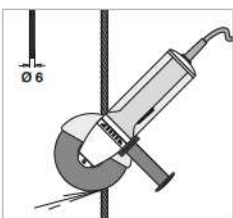

Q-INFO MOD 7900.xx6