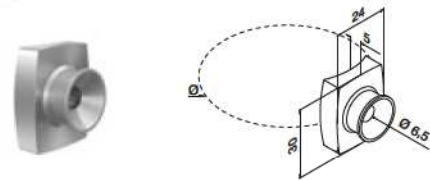

NEW

For flat tube

MOD 0774

316

OUTDOOR		
14.0774.000.12	Ø5-16 335	4

NEW

For round tube

MOD 0774

316

OUTDOOR	Ø	
14.0774.042.12	42,4	Ø5-16 335 4
14.0774.048.12	48,3	Ø5-16 335 4

NEW