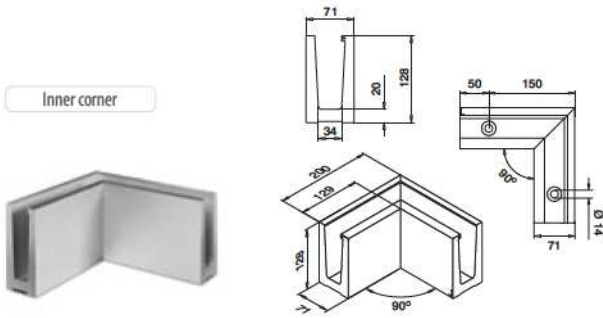

EASY GLASS® 3KN - Connectors, top mount

Inner corner

MOD 6313

Aluminium	Stainless steel effect		
OUTDOOR			
16.6313.008.18	QS-73 | 339 / QS-74 | 335		1