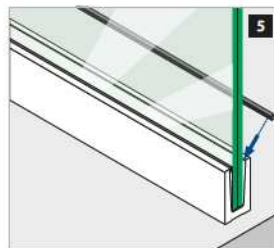

VSG (2x ESG): Laminated glass from toughened glass  
ESG : Toughened glass

Please note for specifications such as mounting and glass dimension measurements, see the respective certificates.

EASY GLASS® 3KN - Connectors, top mount