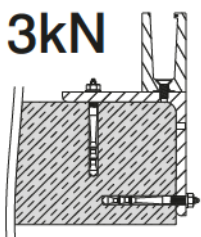

MOD 6948

Aluminium Stainless steel effect

OUTDOOR

16.6948.008.18		4

International Design Model Protection

Q-INFO MOD 6957

3kN