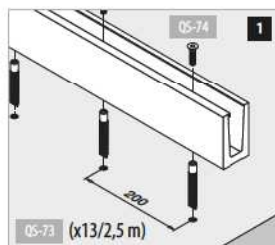

VSG (2x ESG): Laminated glass from toughened glass  
ESG : Toughened glass

Please note for specifications such as mounting and glass dimension measurements, see the respective certificates.

EASY GLASS® 3KN - Connectors, top mount