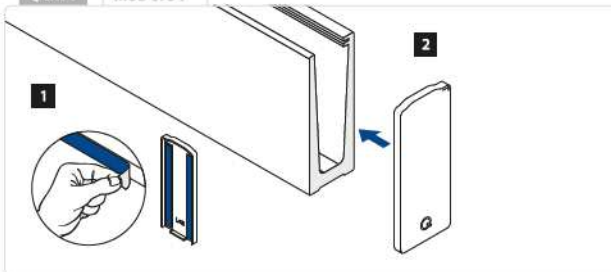

Q-INFO MOD 6734