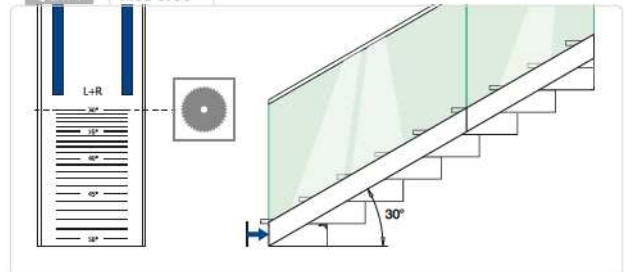

Q-INFO MOD 6736