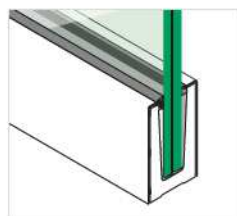

Q-INFO

MOD 6920 / 6921