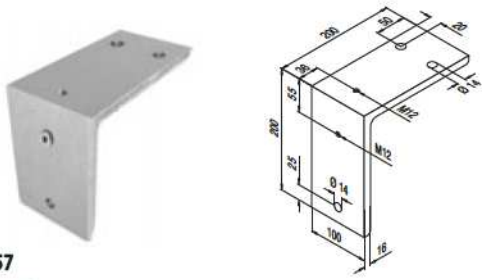

EASY GLASS® 3KN - Mounting plates, top mount