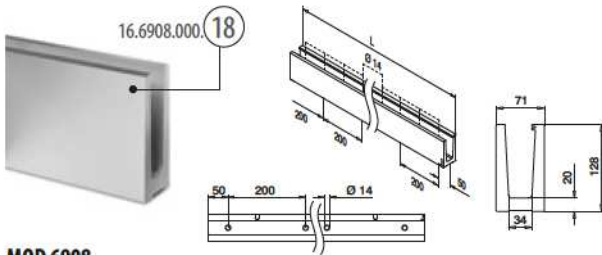

EASY GLASS® 3KN - Base shoe, top mount

MOD 6908

Aluminium	Stainless steel effect
OUTDOOR	
16.6908.000.18	QS-73 339 / QS-74 335 L = 2500 mm

MOD 6907

Accessories		
	T	
19.6907.919.00	19	L = 5000 mm
19.6907.921.00	20,76 (10 - 0,76 - 10)	L = 5000 mm
19.6907.922.00	21,52 (10 - 1,52 - 10)	L = 5000 mm
19.6907.924.00	24,76 (12 - 0,76 - 12)	L = 5000 mm
19.6907.925.00	25	L = 5000 mm
19.6907.926.00	25,52 (12 - 1,52 - 12)	L = 5000 mm
19.6907.932.00	31,52 (15 - 1,52 - 15)	L = 5000 mm
19.6907.519.00	19	L = 25 m
19.6907.521.00	20,76 (10 - 0,76 - 10)	L = 25 m
19.6907.522.00	21,52 (10 - 1,52 - 10)	L = 25 m
19.6907.524.00	24,76 (12 - 0,76 - 12)	L = 25 m
19.6907.525.00	25	L = 25 m
19.6907.526.00	25,52 (12 - 1,52 - 12)	L = 25 m
19.6907.532.00	31,52 (15 - 1,52 - 15)	L = 25 m