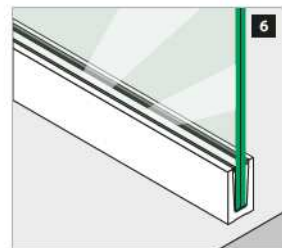

Accessories

EASY GLASS® - Multitool

MOD 6920

Accessories		
	Q	
19.6920.000.00	Q-71	1

International Design Model Protection

Safety Wedge System:  
Glass is being clamped. Drilling is not necessary.

Q-INFO MOD 6908

VSG (2x ESG): Laminated glass from toughened glass  
ESG : Toughened glass

Please note for specifications such as mounting and glass dimension measurements, see the respective certificates.

EASY GLASS® 3KN - Connectors, top mount