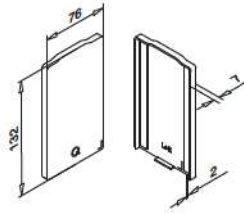

EASY GLASS® 3KN - End fittings, top mount

Use without cladding

Left + right applicable