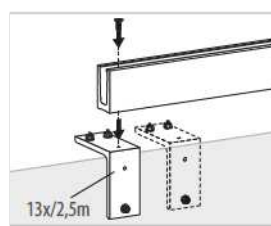

MOD 6948

Aluminium Stainless steel effect

OUTDOOR

16.6948.008.18		4

International Design Model Protection

Q-INFO MOD 6957

3kN