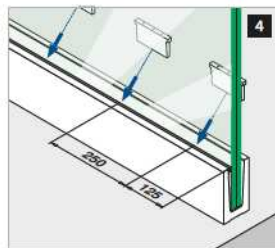

Accessories

EASY GLASS® - Multitool

MOD 6920

Accessories		
	Q	
19.6920.000.00	Q-71	1

International Design Model Protection

Safety Wedge System:  
Glass is being clamped. Drilling is not necessary.

Q-INFO MOD 6908