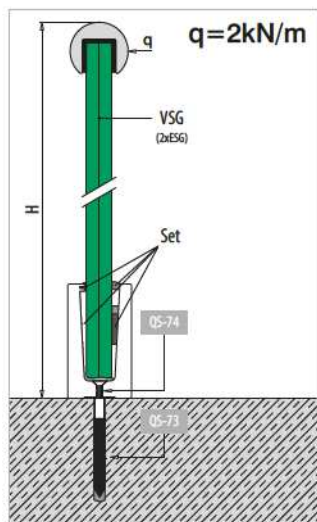

VSG (2x ESG): Laminated glass from toughened glass  
ESG : Toughened glass

Please note for specifications such as mounting and glass dimension measurements, see the respective certificates.

EASY GLASS® 3KN - Connectors, top mount