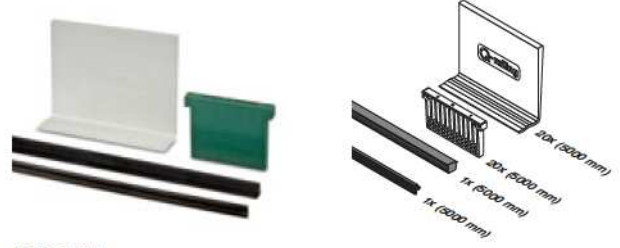

EASY GLASS® 3KN - Base shoe, top mount

MOD 6908

Aluminium	Stainless steel effect
OUTDOOR	
16.6908.000.18	QS-73 339 / QS-74 335 L = 2500 mm

MOD 6907

Accessories		
	T	
19.6907.919.00	19	L = 5000 mm
19.6907.921.00	20,76 (10 - 0,76 - 10)	L = 5000 mm
19.6907.922.00	21,52 (10 - 1,52 - 10)	L = 5000 mm
19.6907.924.00	24,76 (12 - 0,76 - 12)	L = 5000 mm
19.6907.925.00	25	L = 5000 mm
19.6907.926.00	25,52 (12 - 1,52 - 12)	L = 5000 mm
19.6907.932.00	31,52 (15 - 1,52 - 15)	L = 5000 mm
19.6907.519.00	19	L = 25 m
19.6907.521.00	20,76 (10 - 0,76 - 10)	L = 25 m
19.6907.522.00	21,52 (10 - 1,52 - 10)	L = 25 m
19.6907.524.00	24,76 (12 - 0,76 - 12)	L = 25 m
19.6907.525.00	25	L = 25 m
19.6907.526.00	25,52 (12 - 1,52 - 12)	L = 25 m
19.6907.532.00	31,52 (15 - 1,52 - 15)	L = 25 m

Accessories

EASY GLASS® - Multitool

MOD 6920

Accessories		
	Q	
19.6920.000.00	Q-71	1

International Design Model Protection

Safety Wedge System:  
Glass is being clamped. Drilling is not necessary.

Q-INFO MOD 6908

VSG (2x ESG): Laminated glass from toughened glass  
ESG : Toughened glass

Please note for specifications such as mounting and glass dimension measurements, see the respective certificates.

EASY GLASS® 3KN - Connectors, top mount