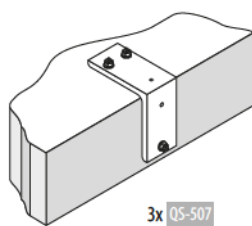

MOD 6948

Aluminium Stainless steel effect

OUTDOOR

16.6948.008.18		4

International Design Model Protection

Q-INFO MOD 6957

3kN