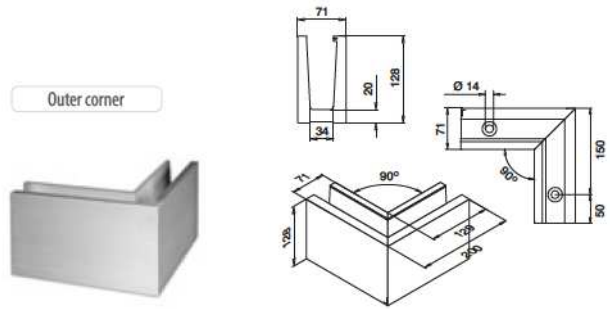

Inner corner

**MOD 6313**

Aluminium	Stainless steel effect		
<b>OUTDOOR</b>			
16.6313.008.18	QS-73   339 / QS-74   335		1

Outer corner

**MOD 6314**

Aluminium	Stainless steel effect		
<b>OUTDOOR</b>			
16.6314.008.18	QS-73   339 / QS-74   335		1