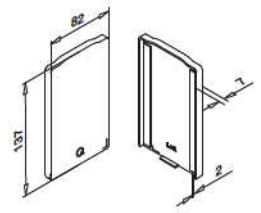

MOD 6734

Aluminium Stainless steel effect

OUTDOOR

16.6734.008.18	1

Use with stainless steel cladding

Left + right applicable