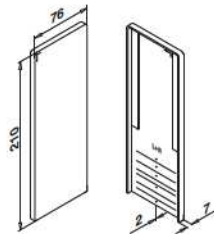

10.6734.008.20	1
----------------	---

Use without cladding

For stairs

Left + right applicable

**MOD 6736**

Aluminium Stainless steel effect

OUTDOOR

16.6736.008.18	1
----------------	---