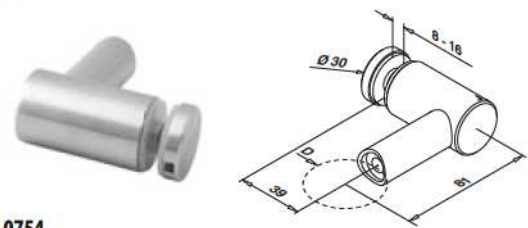

Flat - glass

MOD 0754

316			
OUTDOOR			
14.0754.000.12	QS-30	335	4

International Design Model Protection

Tube - glass

MOD 0754

316			
OUTDOOR			
	D		
14.0754.042.12	Ø 42,4	QS-30	335
14.0754.048.12	Ø 48,3	QS-30	335
			4