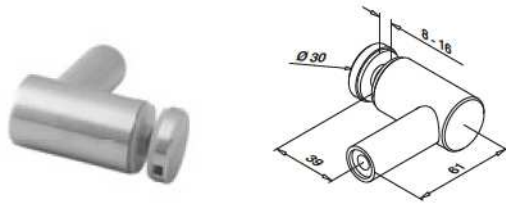

Flat - glass

MOD 0754

316			
OUTDOOR			
14.0754.000.12	QS-30	335	4

International Design Model Protection

Tube - glass

MOD 0754

316			
OUTDOOR			
	D		
14.0754.042.12	Ø 42,4	QS-30	335
14.0754.048.12	Ø 48,3	QS-30	335
			4