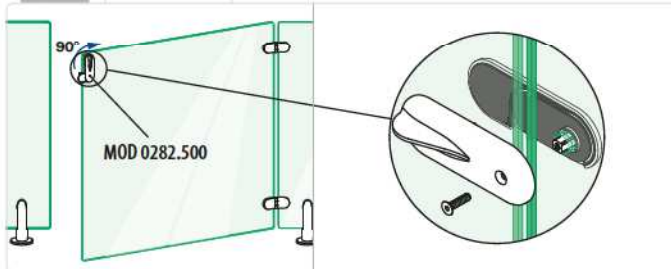

14.0282.048.12

Ø 48,3

QS-13 335

1

DESIGN product

International Design Model Protection

Q-INFO MOD 0282.500

MOD 0282.500