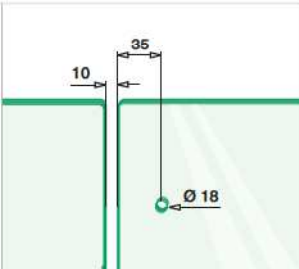

14.0282.048.12

Ø 48,3

QS-13 335

1

DESIGN product

International Design Model Protection

Q-INFO MOD 0282.500

MOD 0282.500