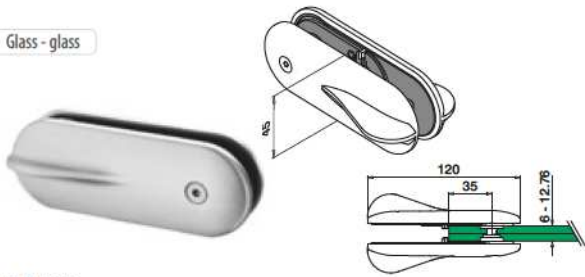

Glass - glass

MOD 0282

316

OUTDOOR

14.0282.500.12

1

DESIGN product

International Design Model Protection

Tube - glass

MOD 0282

316

OUTDOOR

14.0282.042.12

Ø 42,4

1

QS-13 335

14.0282.048.12

Ø 48,3

QS-13 335

1

DESIGN product

International Design Model Protection

Q-INFO MOD 0282.500

MOD 0282.500