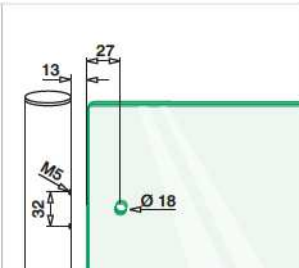

Glass - glass

MOD 0282

316

OUTDOOR

14.0282.500.12

1

DESIGN product

International Design Model Protection

Tube - glass

MOD 0282

316

OUTDOOR

14.0282.042.12

Ø 42,4

1

QS-13 335

14.0282.048.12

Ø 48,3

QS-13 335

1

DESIGN product

International Design Model Protection

Q-INFO MOD 0282.500

MOD 0282.500

Q-INFO

Q-23

Q-cleaner

300 ml

19.0601.000.00

Q-INFO MOD 0282.04x

MOD 0282

M5

QS-13

Q-INFO

Q-22

Q-ultra-clean

500 ml

19.0610.000.00