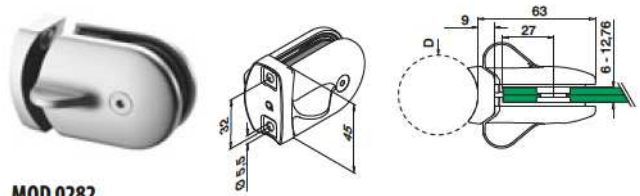

Glass - glass

MOD 0282

316

OUTDOOR

14.0282.500.12

1

DESIGN product

International Design Model Protection

Tube - glass

MOD 0282

316

OUTDOOR

14.0282.042.12

Ø 42,4

1

QS-13 335

14.0282.048.12

Ø 48,3

QS-13 335

1

DESIGN product

International Design Model Protection

Q-INFO MOD 0282.500

MOD 0282.500