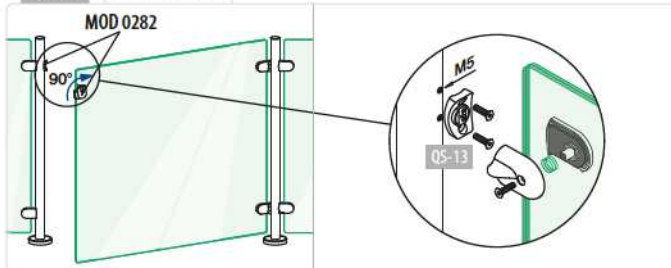

MOD 0282

M5

QS-13